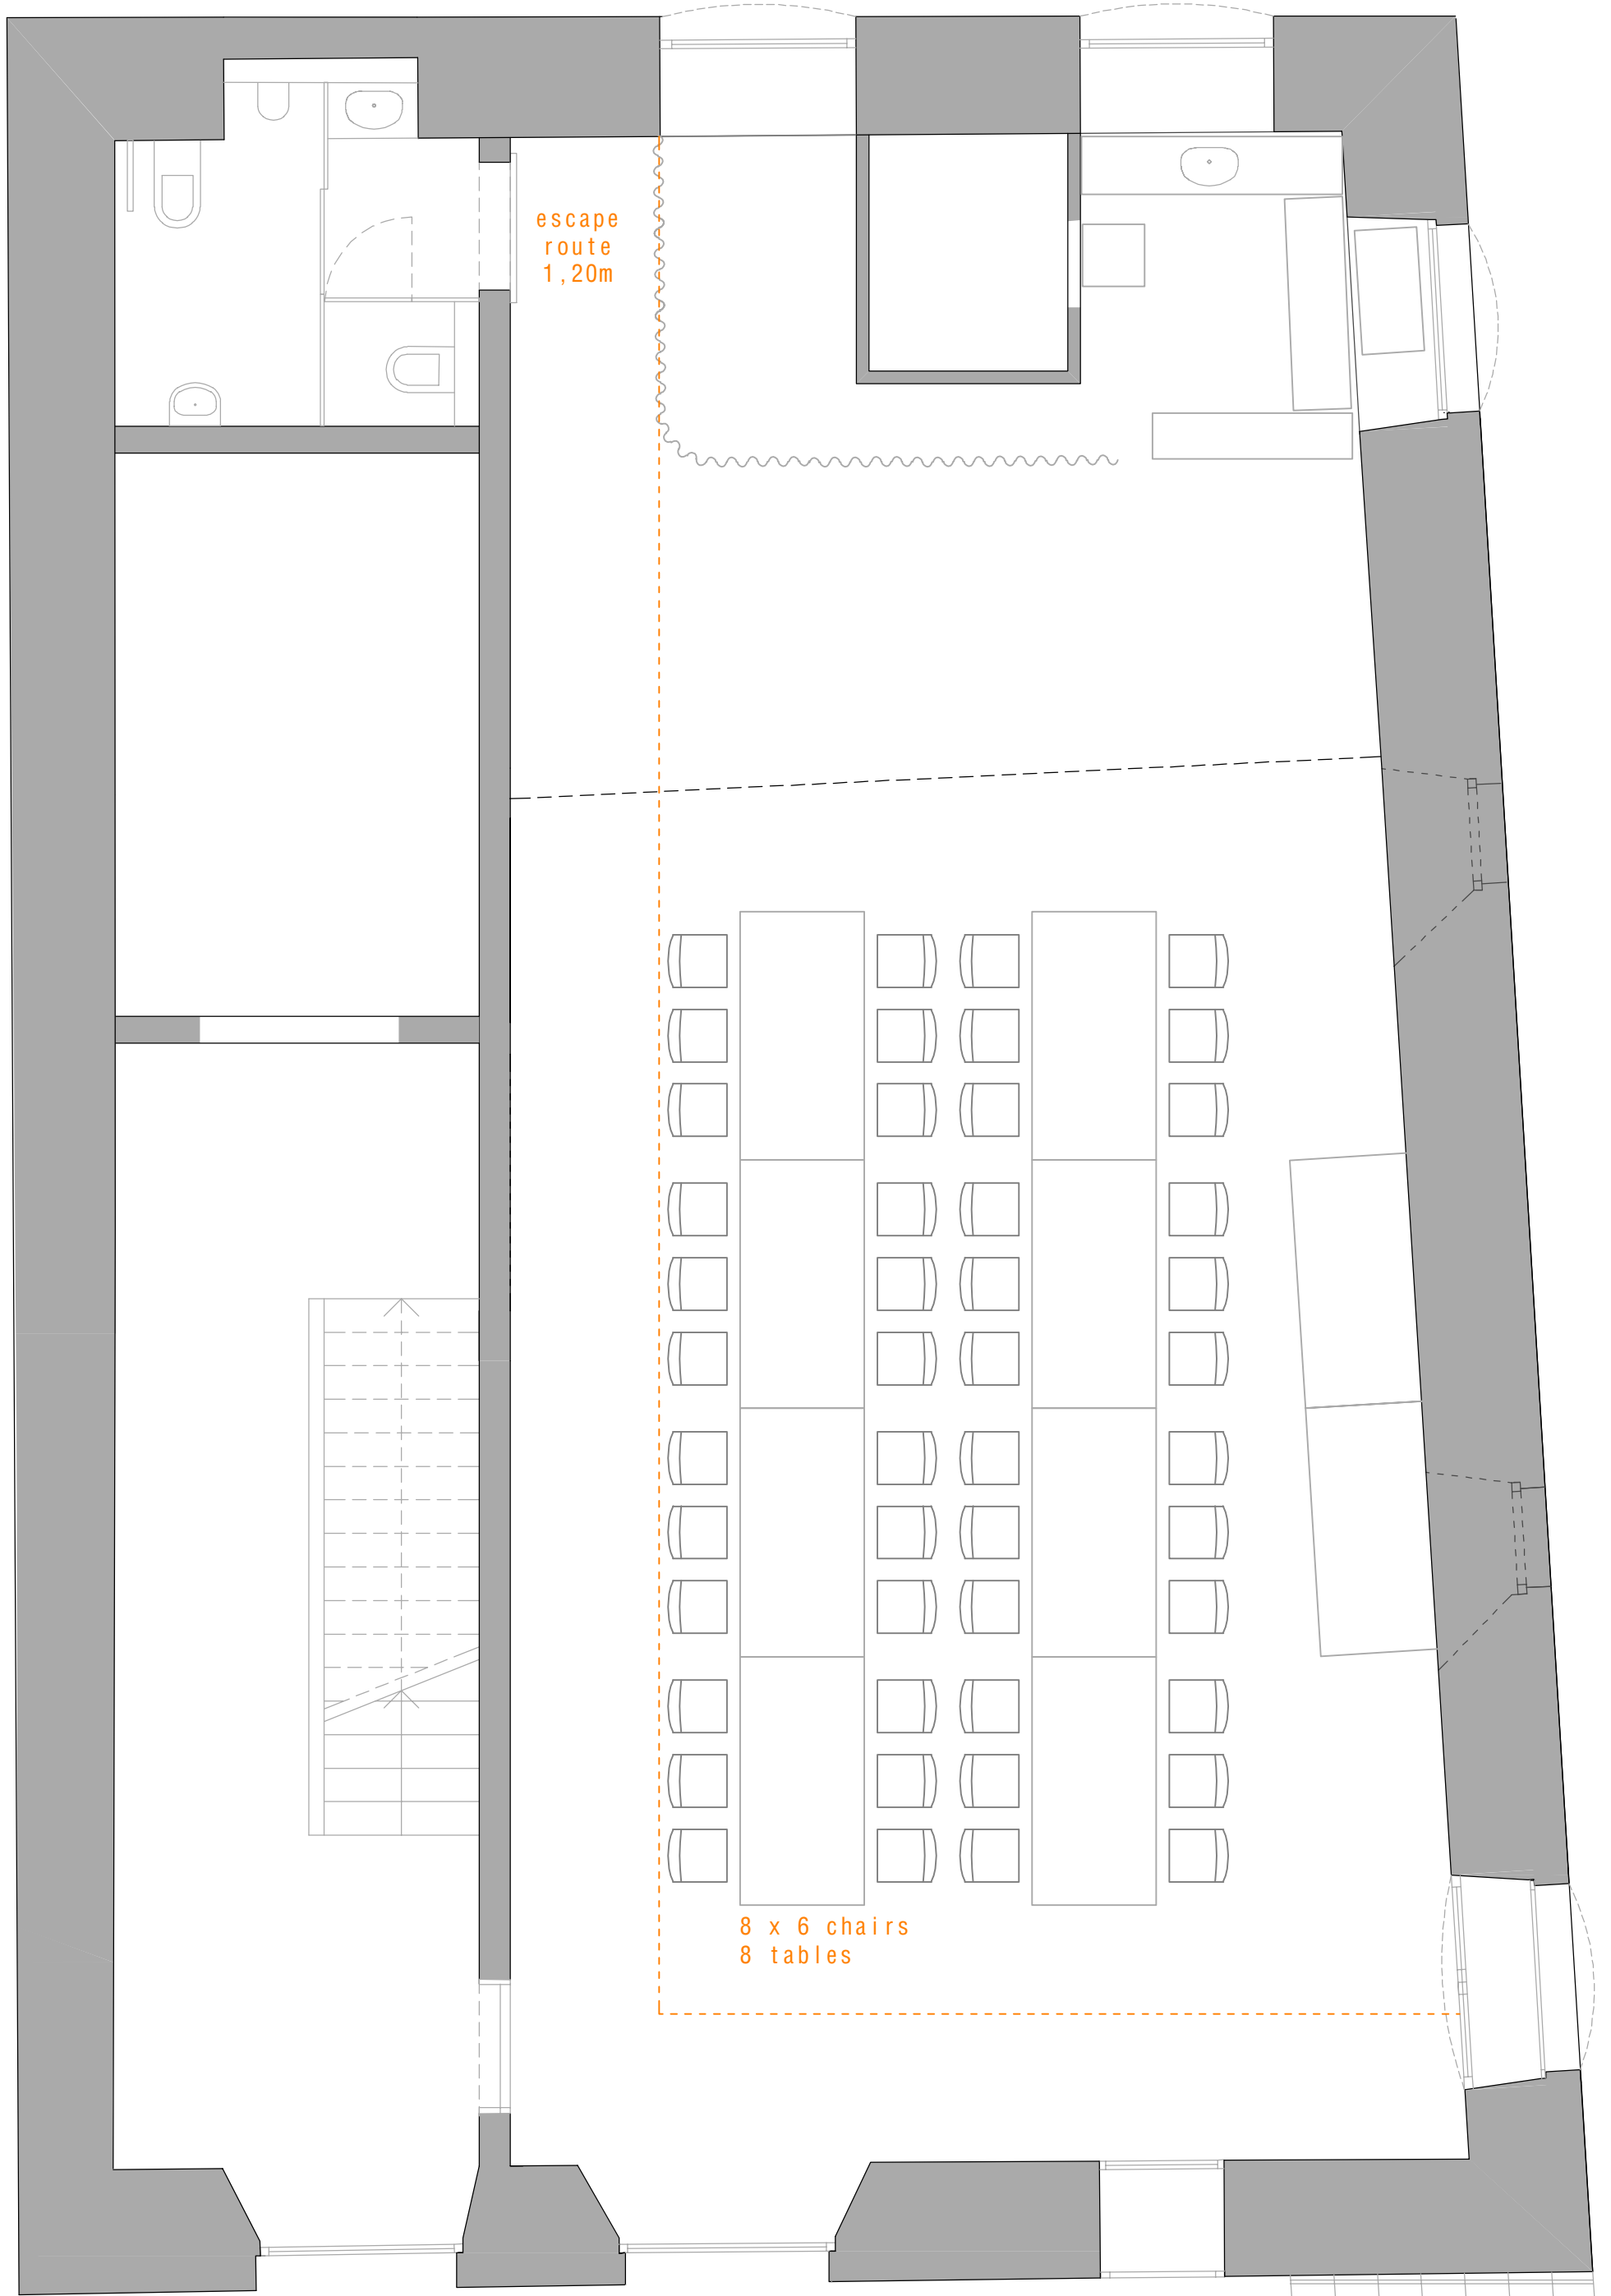

Performance 1\_ Big Dance Stage\_ 70 people

+ add. 15 x standing room gallery

Performance 2\_ Opposite 1\_ 70 people

+ add. 15 x standing room gallery

Performance 3\_ Opposite 2\_ 80 People

escape  
route  
1,20m

Performance 7\_ concert stage\_ 120 People  
+ add. 15 x standing room gallery

Performance 8\_ Reading Diagonal\_ 80 People

+ add. 15 x standing room gallery

escape  
route  
1,20m

8 x 12 chairs

Conference 1\_ Split Aisle 1\_ 95 People  
+ add. 15 x standing room gallery

escape  
route  
1,20m

8 x 12 chairs

stage  
4 x podest

Conference 2\_ Plenum\_ 95 People  
+ add. 15 x standing room gallery

Dining 1\_ Gala\_ 70 People

Dining 2\_ Long Tables\_ 42 People

escape  
route  
1,20m

38 benches  
18 tables

Dining 3\_ Heurigen\_ 140 - 180 People

Dining 4\_ U Dining\_ Puplic 42 People or Private 50 People