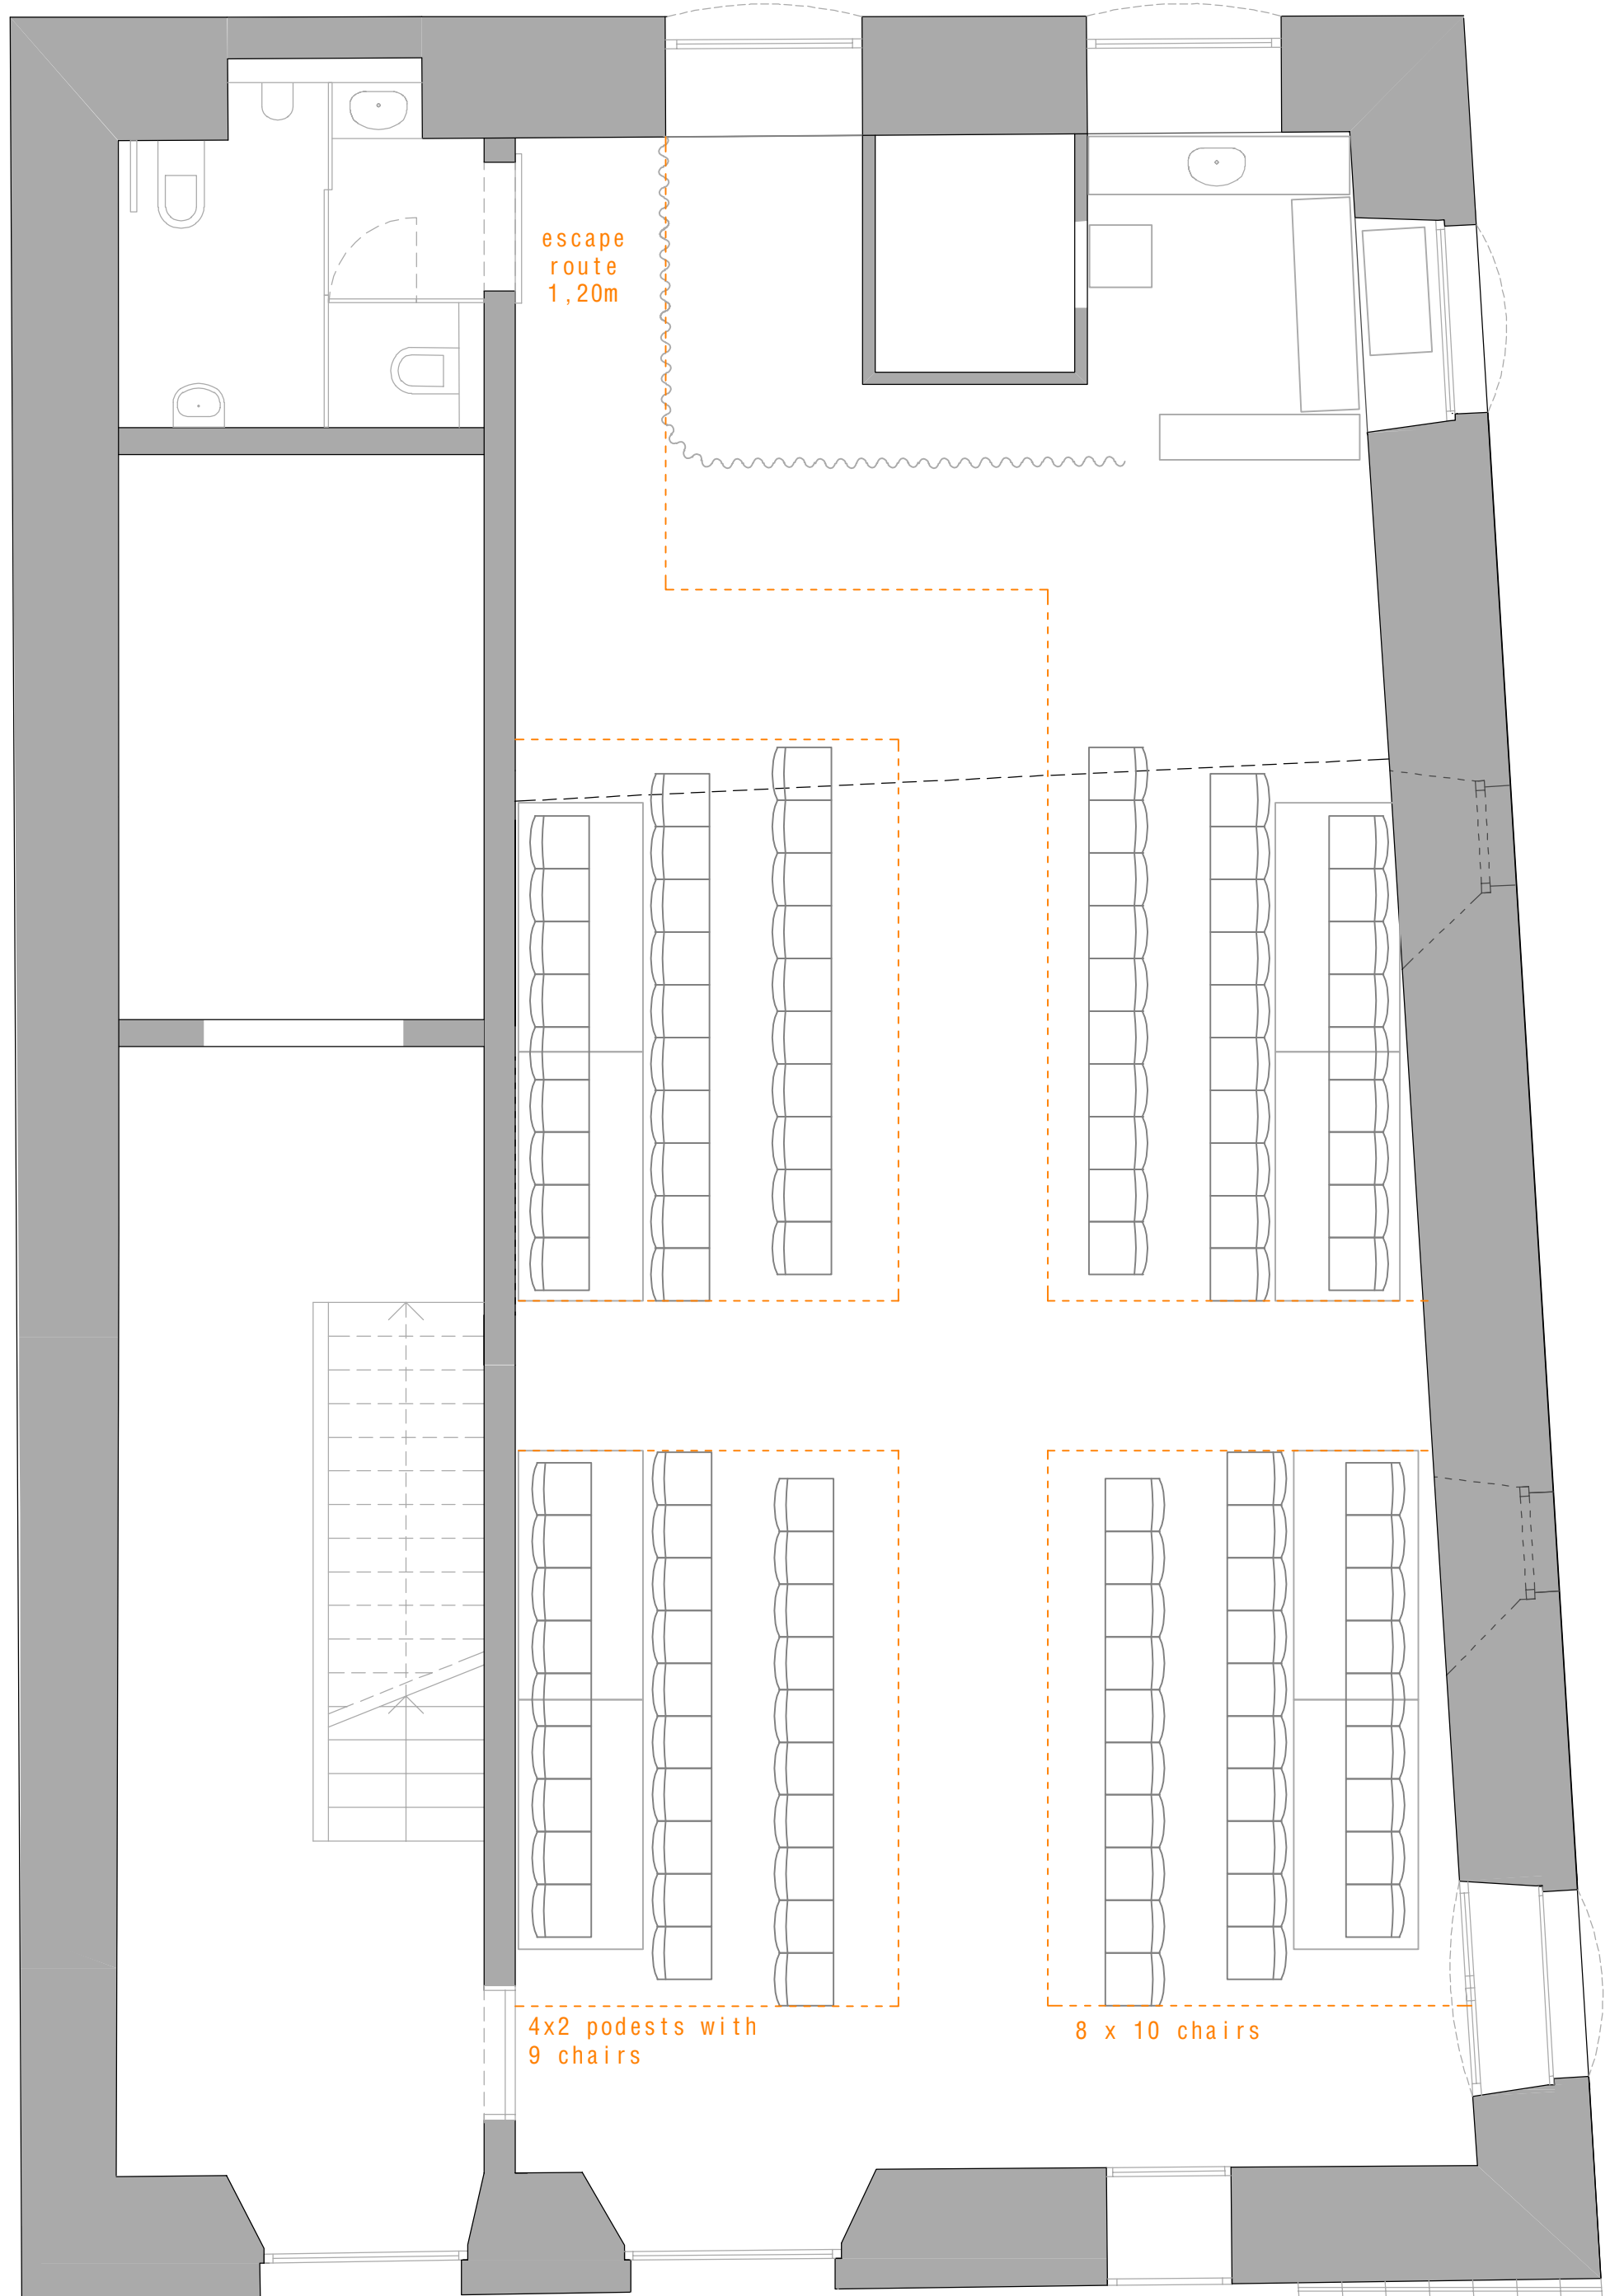

Performance 1\_ Big Dance Stage\_ 70 people

+ add. 15 x standing room gallery

Performance 2\_ Opposite 1\_ 70 people

+ add. 15 x standing room gallery

Performance 3\_ Opposite 2\_ 80 People

escape  
route  
1,20m

stage  
4 x  
pedest

2x2 pedestals    3 x 20 chairs    15 x cushions  
8 + 9 chairs

Performance 4\_ Split Aisle 2\_ 90 People

escape  
route  
1,20m

optional stage  
4 x podest

9 x 6 chairs  
3 x 7 chairs

Performance 5\_ 360 Audience\_ 75 People

Performance 7\_ concert stage\_ 120 People  
+ add. 15 x standing room gallery

Performance 8\_ Reading Diagonal\_ 80 People

+ add. 15 x standing room gallery

escape  
route  
1,20m

8 x 12 chairs

Conference 1\_ Split Aisle 1\_ 95 People  
+ add. 15 x standing room gallery

escape  
route  
1,20m

8 x 12 chairs

stage  
4 x podest

Conference 2\_ Plenum\_ 95 People  
+ add. 15 x standing room gallery

Dining 1\_ Gala\_ 70 People

Dining 2\_ Long Tables\_ 42 People

escape  
route  
1,20m