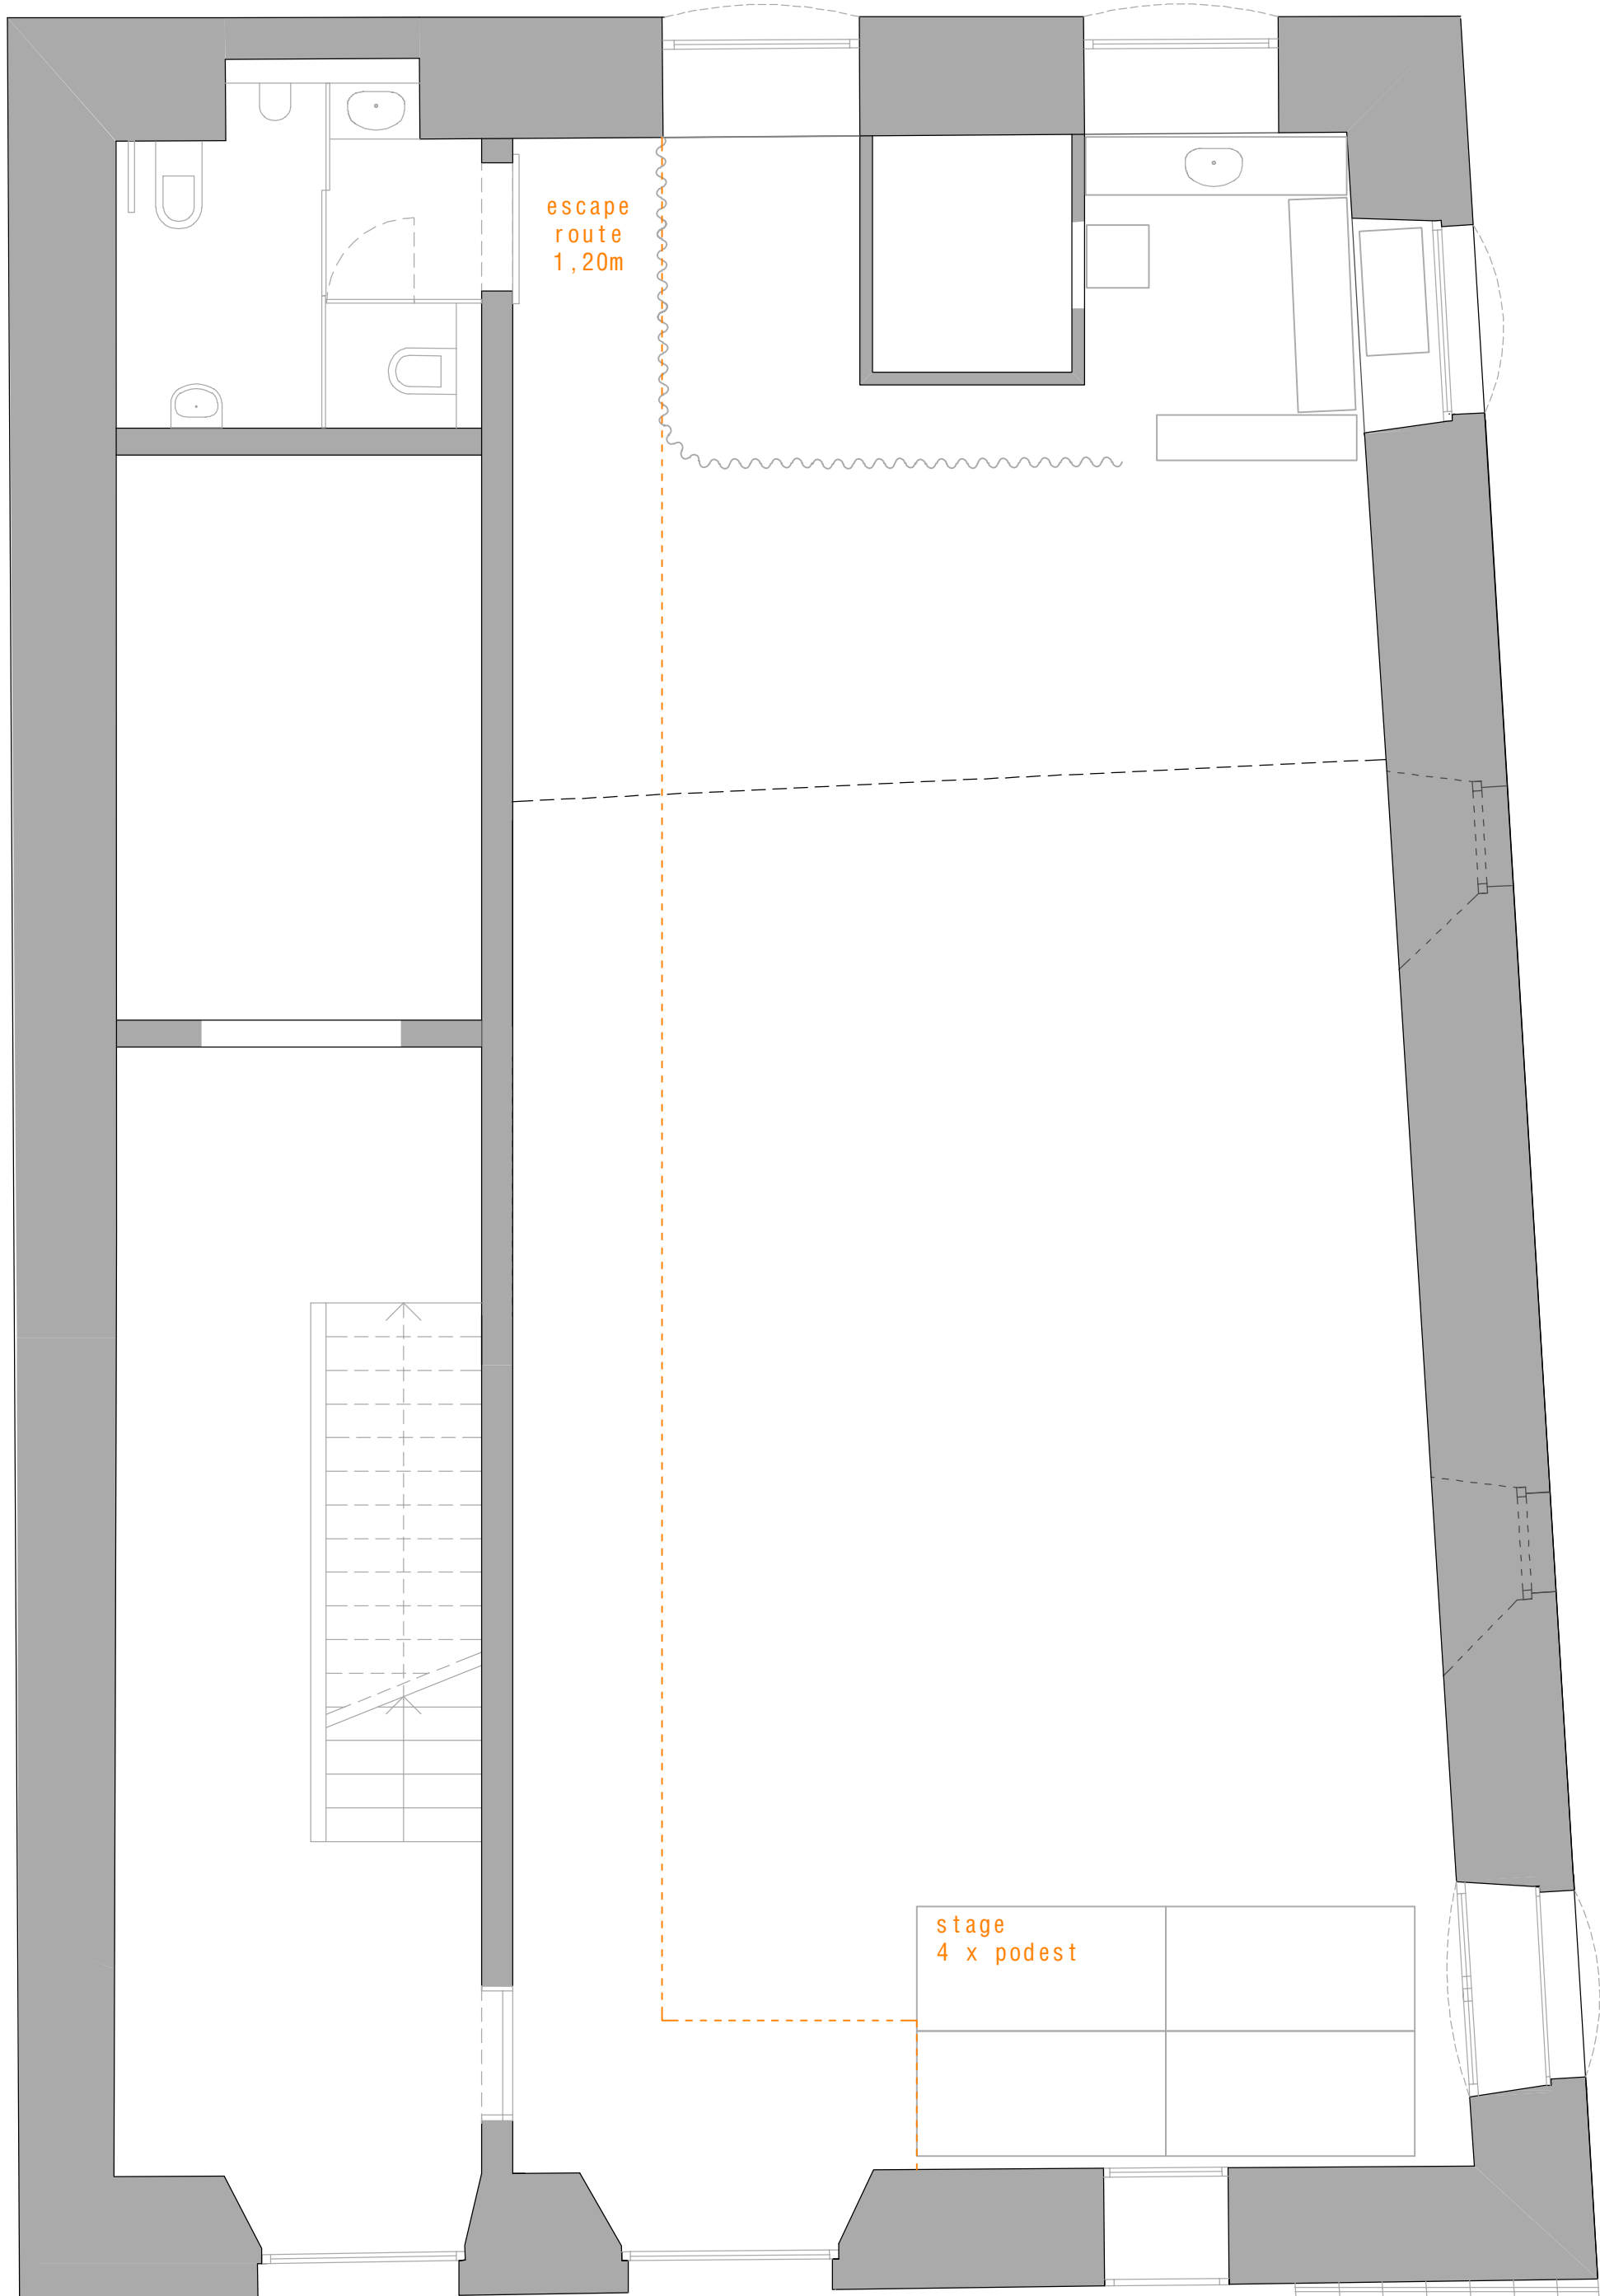

escape
route
1,20m

stage
4 x podest

Performance 7_ concert stage_ 120 People
+ add. 15 x standing room gallery