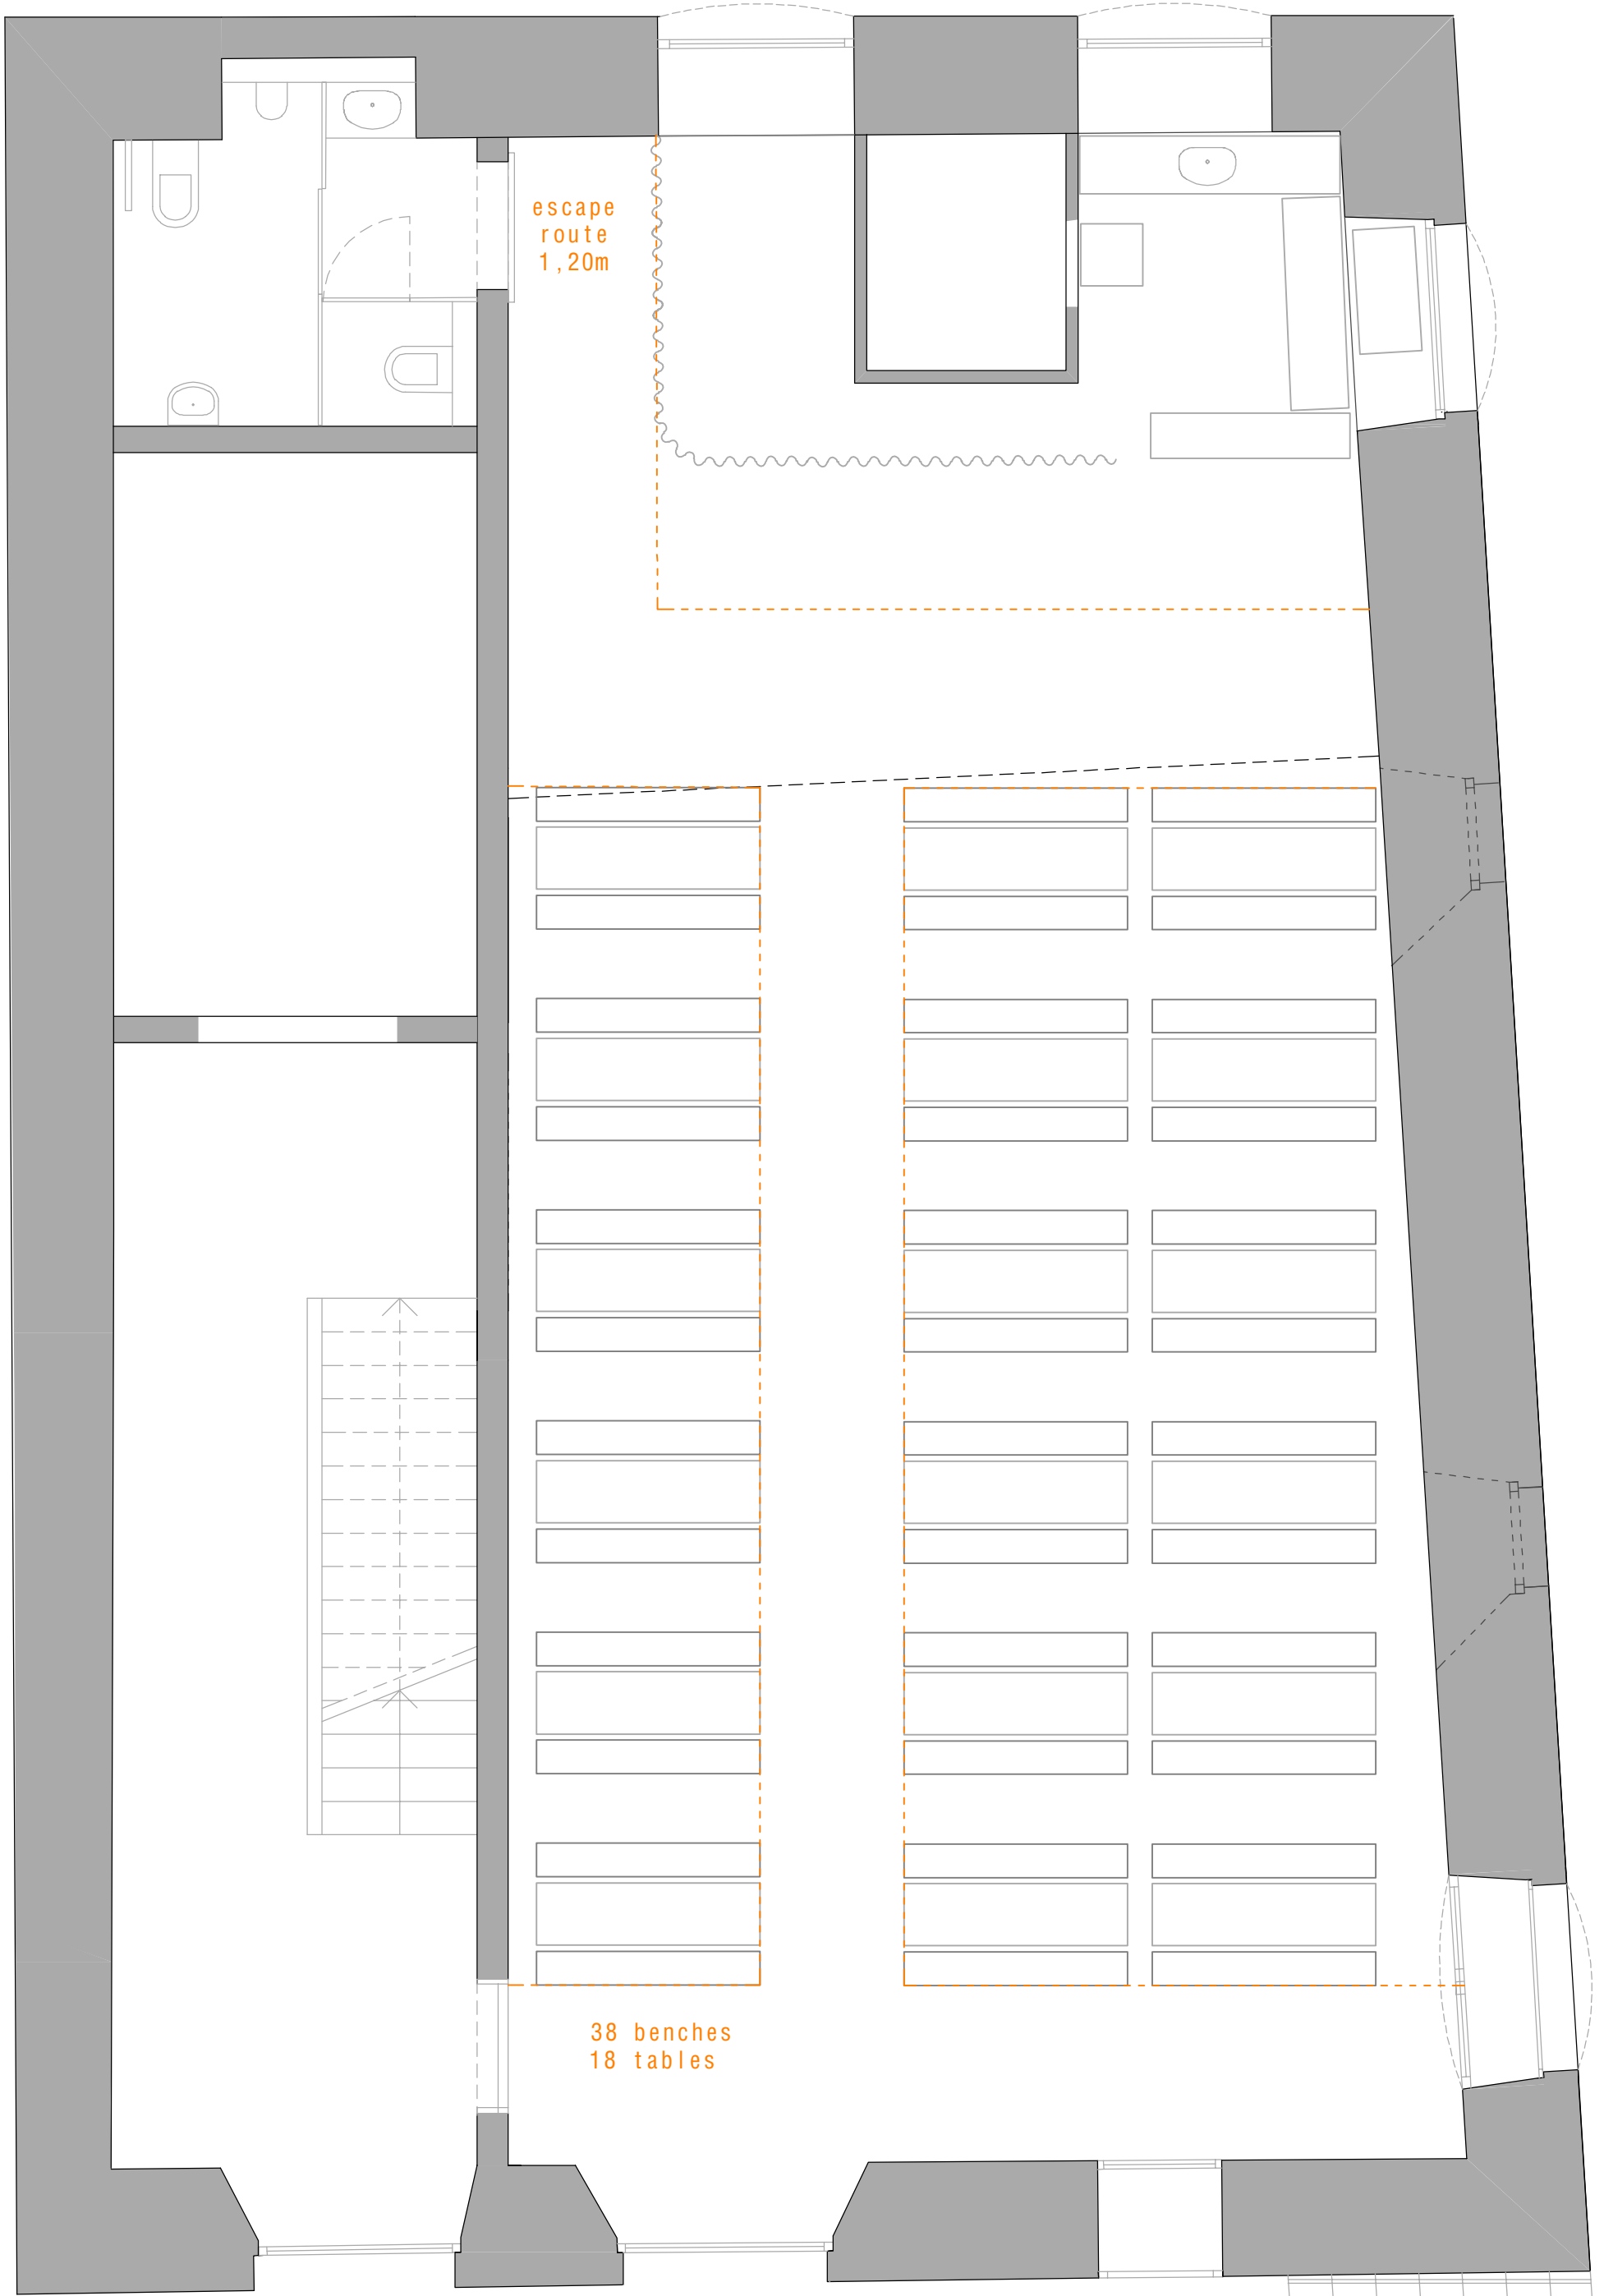

Performance 1\_ Big Dance Stage\_ 70 people

+ add. 15 x standing room gallery

Performance 2\_ Opposite 1\_ 70 people

+ add. 15 x standing room gallery

Performance 3\_ Opposite 2\_ 80 People

escape  
route  
1,20m

stage  
4 x  
pedest

2x2 pedestals    3 x 20 chairs    15 x cushions  
8 + 9 chairs

Performance 4\_ Split Aisle 2\_ 90 People

escape  
route  
1,20m

optional stage  
4 x podest

9 x 6 chairs  
3 x 7 chairs

Performance 5\_ 360 Audience\_ 75 People

Performance 7\_ concert stage\_ 120 People  
+ add. 15 x standing room gallery

Performance 8\_ Reading Diagonal\_ 80 People

+ add. 15 x standing room gallery

escape  
route  
1,20m

8 x 12 chairs

Conference 1\_ Split Aisle 1\_ 95 People  
+ add. 15 x standing room gallery

escape  
route  
1,20m

8 x 12 chairs

stage  
4 x podest

Conference 2\_ Plenum\_ 95 People  
+ add. 15 x standing room gallery

Dining 1\_ Gala\_ 70 People

Dining 2\_ Long Tables\_ 42 People

escape  
route  
1,20m