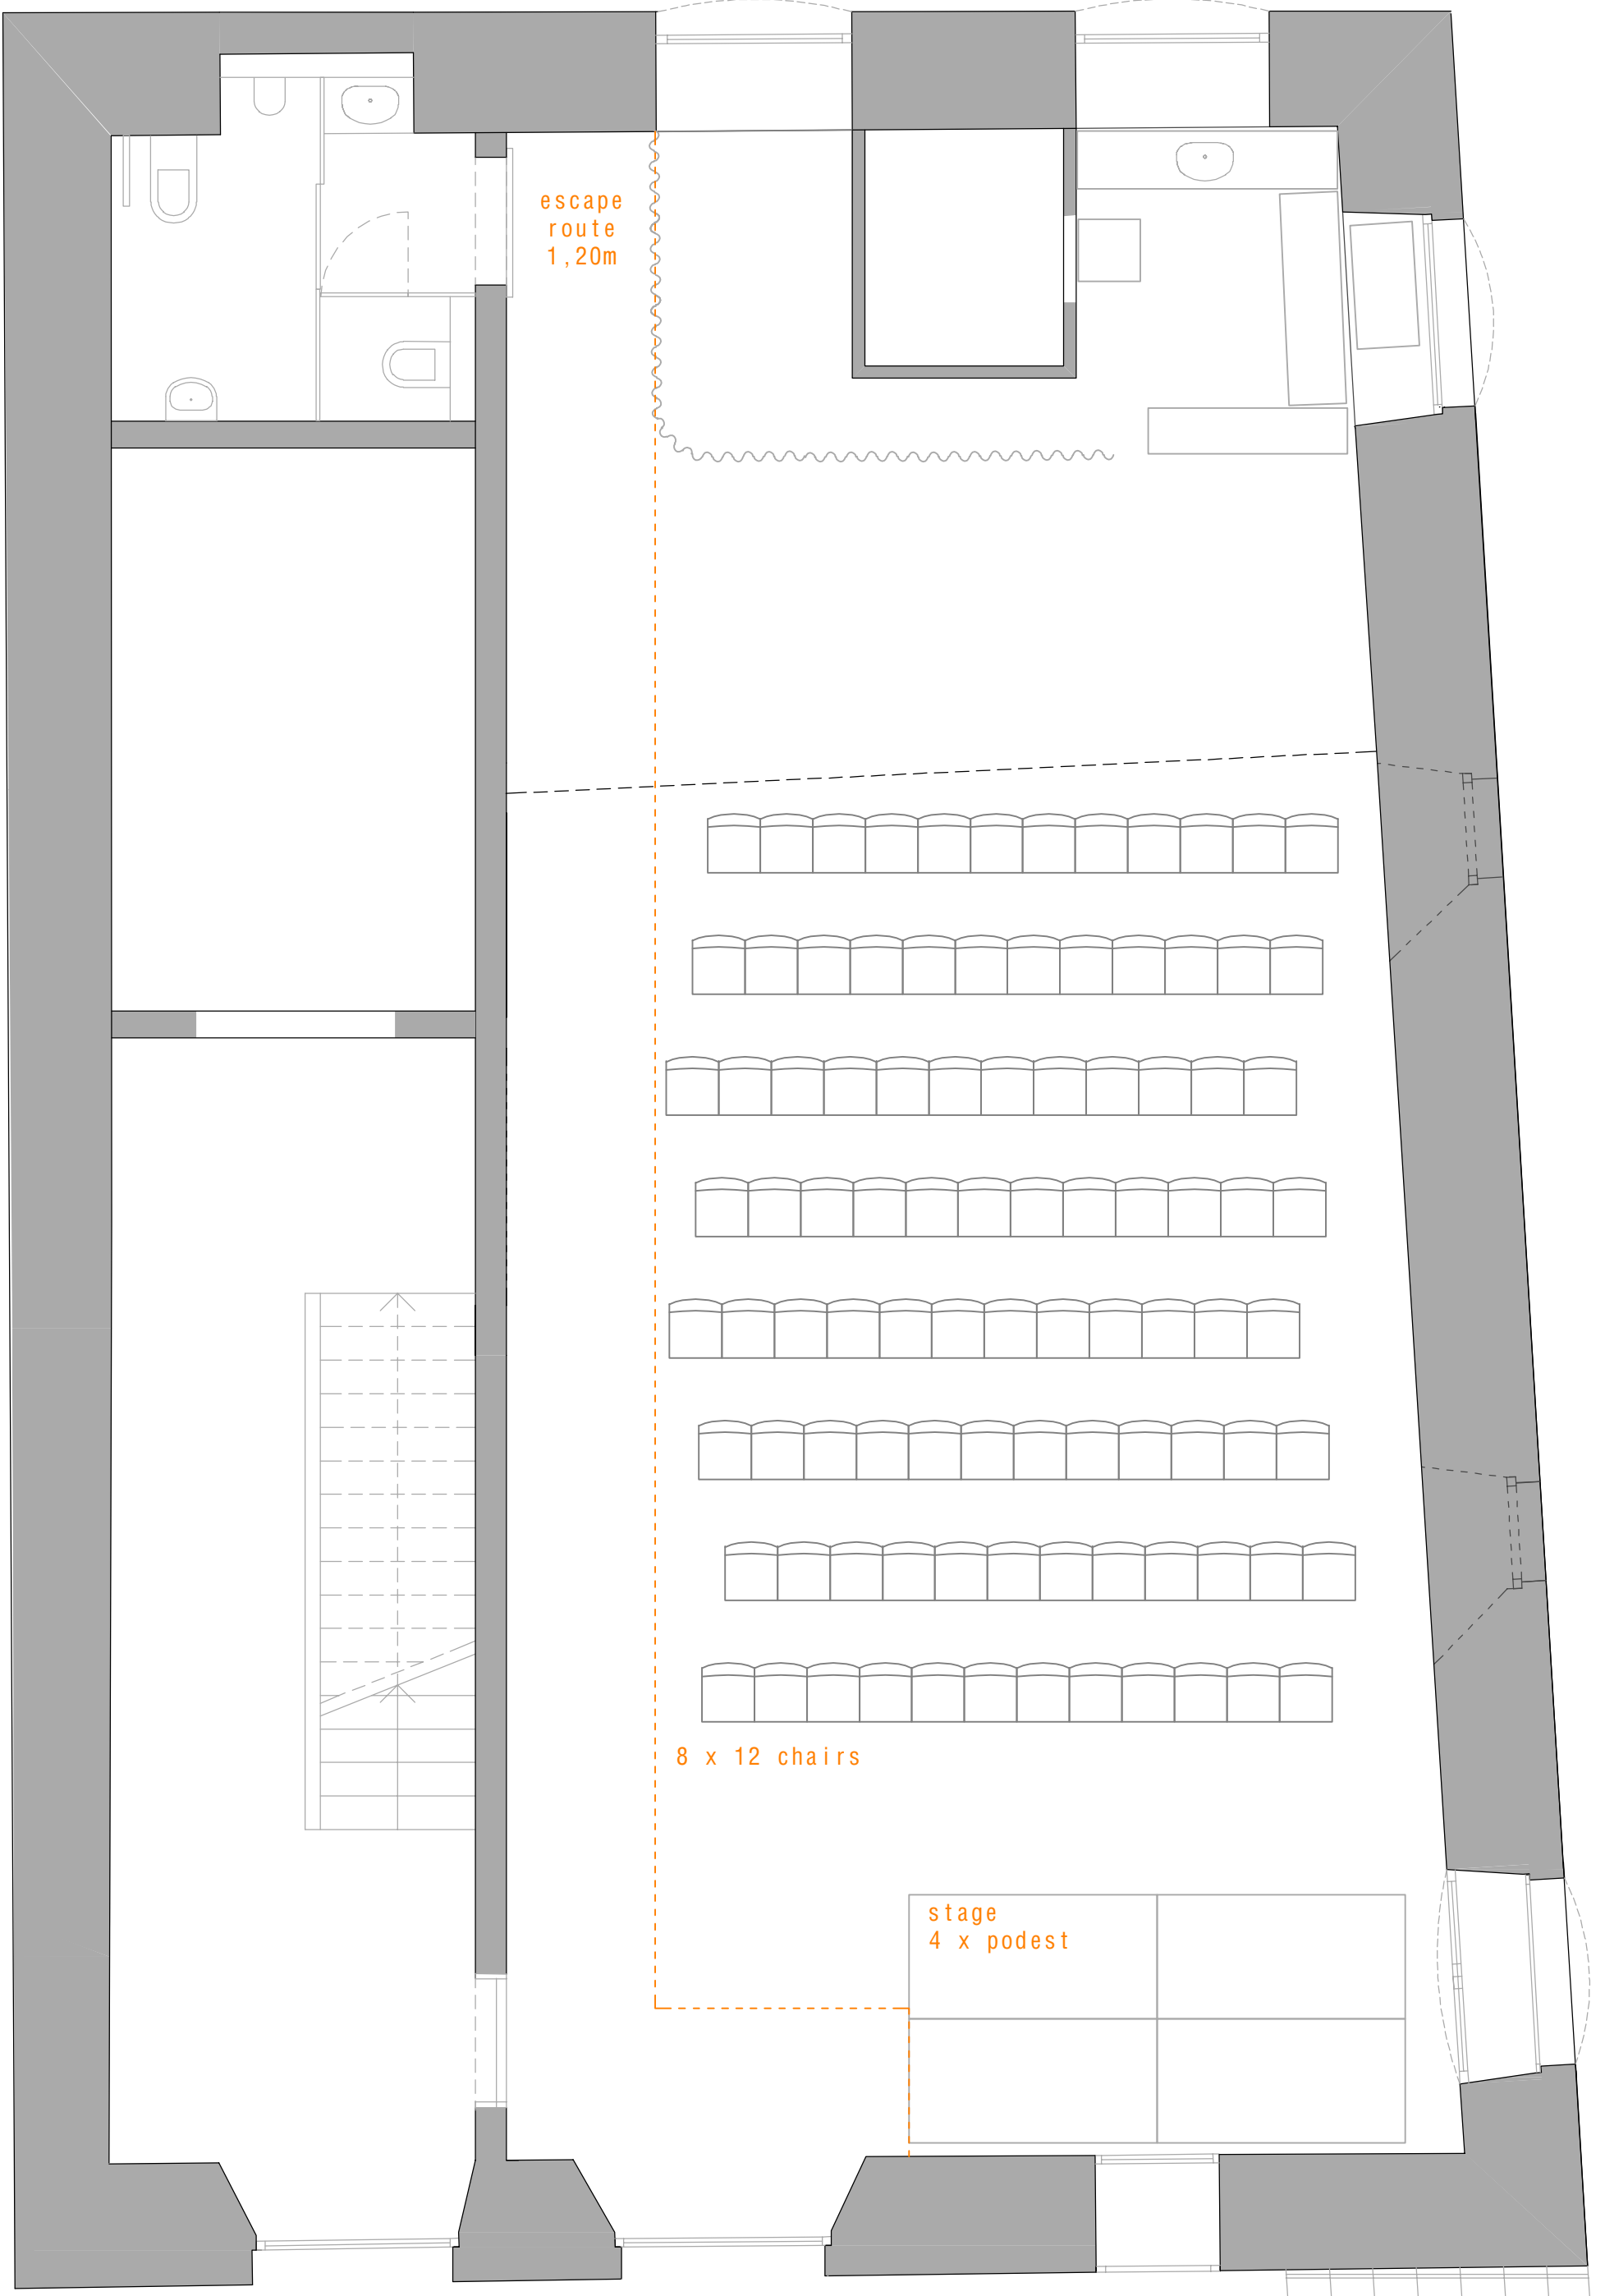

Performance 1\_ Big Dance Stage\_ 70 people

+ add. 15 x standing room gallery

Performance 2\_ Opposite 1\_ 70 people

+ add. 15 x standing room gallery

Performance 3\_ Opposite 2\_ 80 People

escape  
route  
1,20m

stage  
4 x  
pedest

2x2 pedestals    3 x 20 chairs    15 x cushions  
8 + 9 chairs

Performance 4\_ Split Aisle 2\_ 90 People

escape  
route  
1,20m

optional stage  
4 x podest

9 x 6 chairs  
3 x 7 chairs

Performance 5\_ 360 Audience\_ 75 People

Performance 7\_ concert stage\_ 120 People  
+ add. 15 x standing room gallery

Performance 8\_ Reading Diagonal\_ 80 People

+ add. 15 x standing room gallery

escape  
route  
1,20m

8 x 12 chairs

Conference 1\_ Split Aisle 1\_ 95 People  
+ add. 15 x standing room gallery

escape  
route  
1,20m

8 x 12 chairs

stage  
4 x podest

Conference 2\_ Plenum\_ 95 People  
+ add. 15 x standing room gallery

Dining 1\_ Gala\_ 70 People

Dining 2\_ Long Tables\_ 42 People

escape  
route  
1,20m