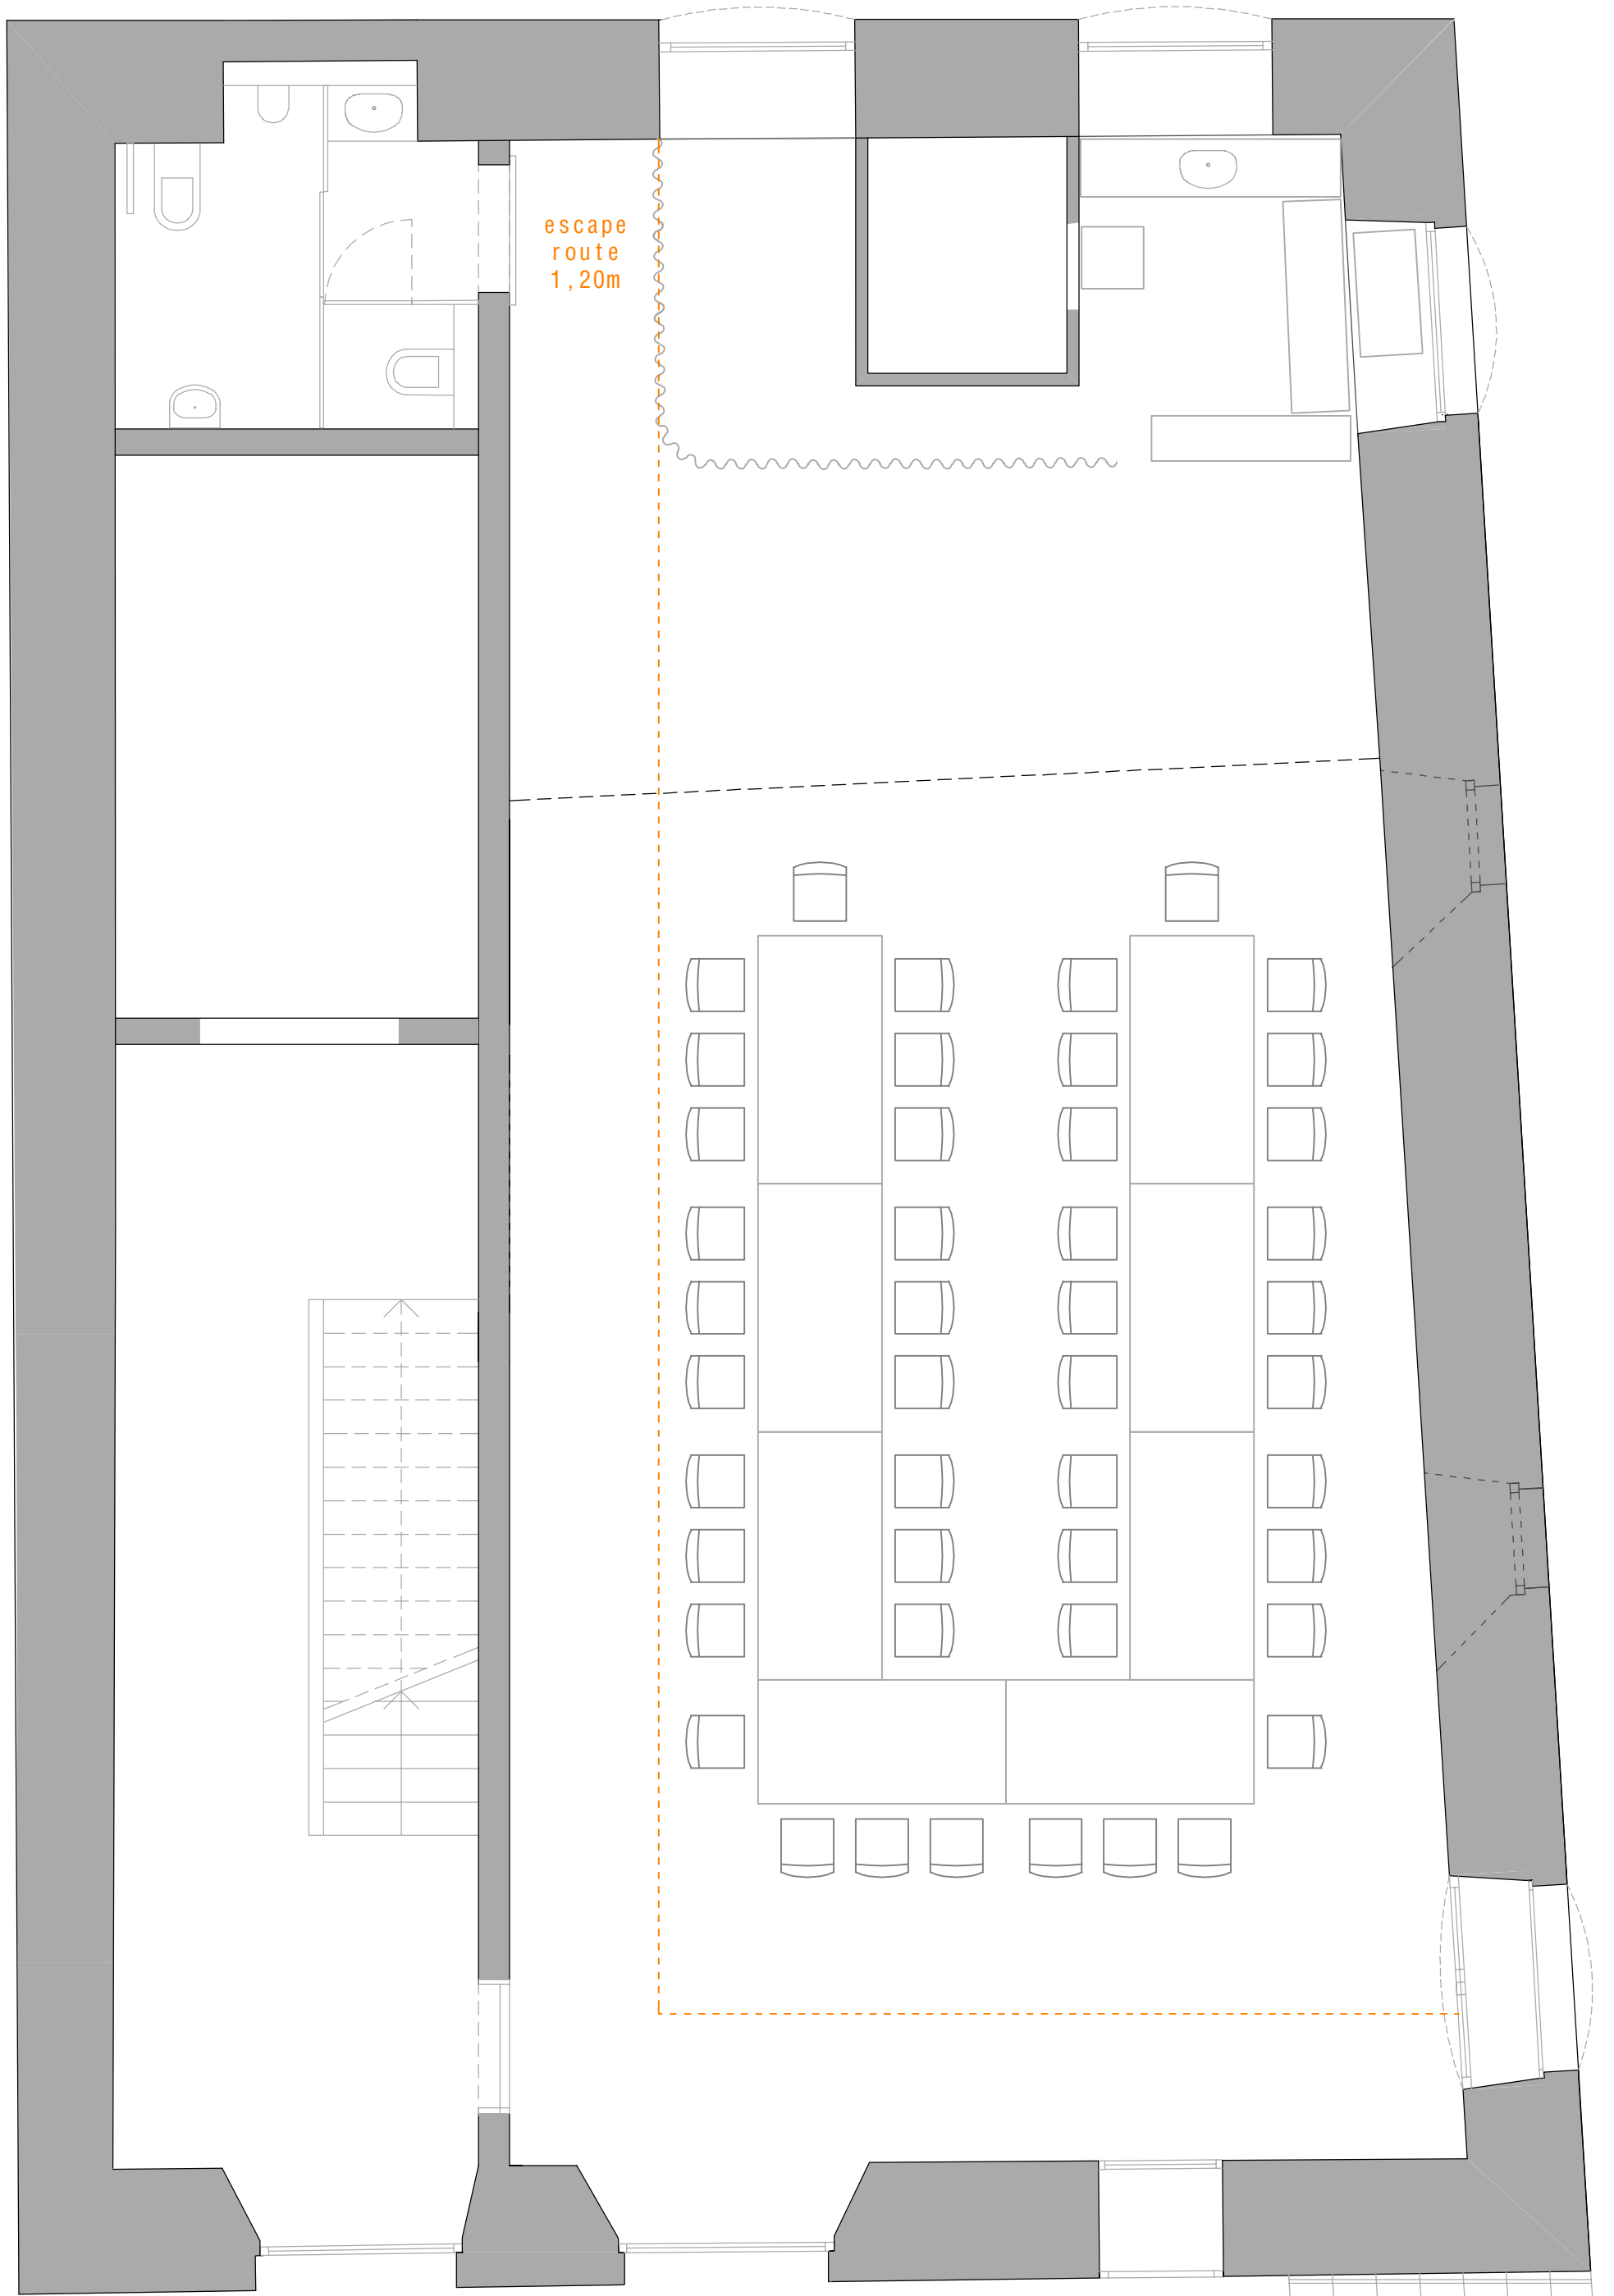

Performance 1\_ Big Dance Stage\_ 70 people

+ add. 15 x standing room gallery

Performance 2\_ Opposite 1\_ 70 people

+ add. 15 x standing room gallery

Performance 3\_ Opposite 2\_ 80 People

escape  
route  
1,20m

Performance 7\_ concert stage\_ 120 People  
+ add. 15 x standing room gallery

Performance 8\_ Reading Diagonal\_ 80 People

+ add. 15 x standing room gallery

escape  
route  
1,20m

8 x 12 chairs

Conference 1\_ Split Aisle 1\_ 95 People  
+ add. 15 x standing room gallery

escape  
route  
1,20m

8 x 12 chairs

stage  
4 x podest

Conference 2\_ Plenum\_ 95 People  
+ add. 15 x standing room gallery

Dining 1\_ Gala\_ 70 People

Dining 2\_ Long Tables\_ 42 People

escape  
route  
1,20m

38 benches  
18 tables

Dining 3\_ Heurigen\_ 140 - 180 People

Dining 4\_ U Dining\_ Puplic 42 People or Private 50 People