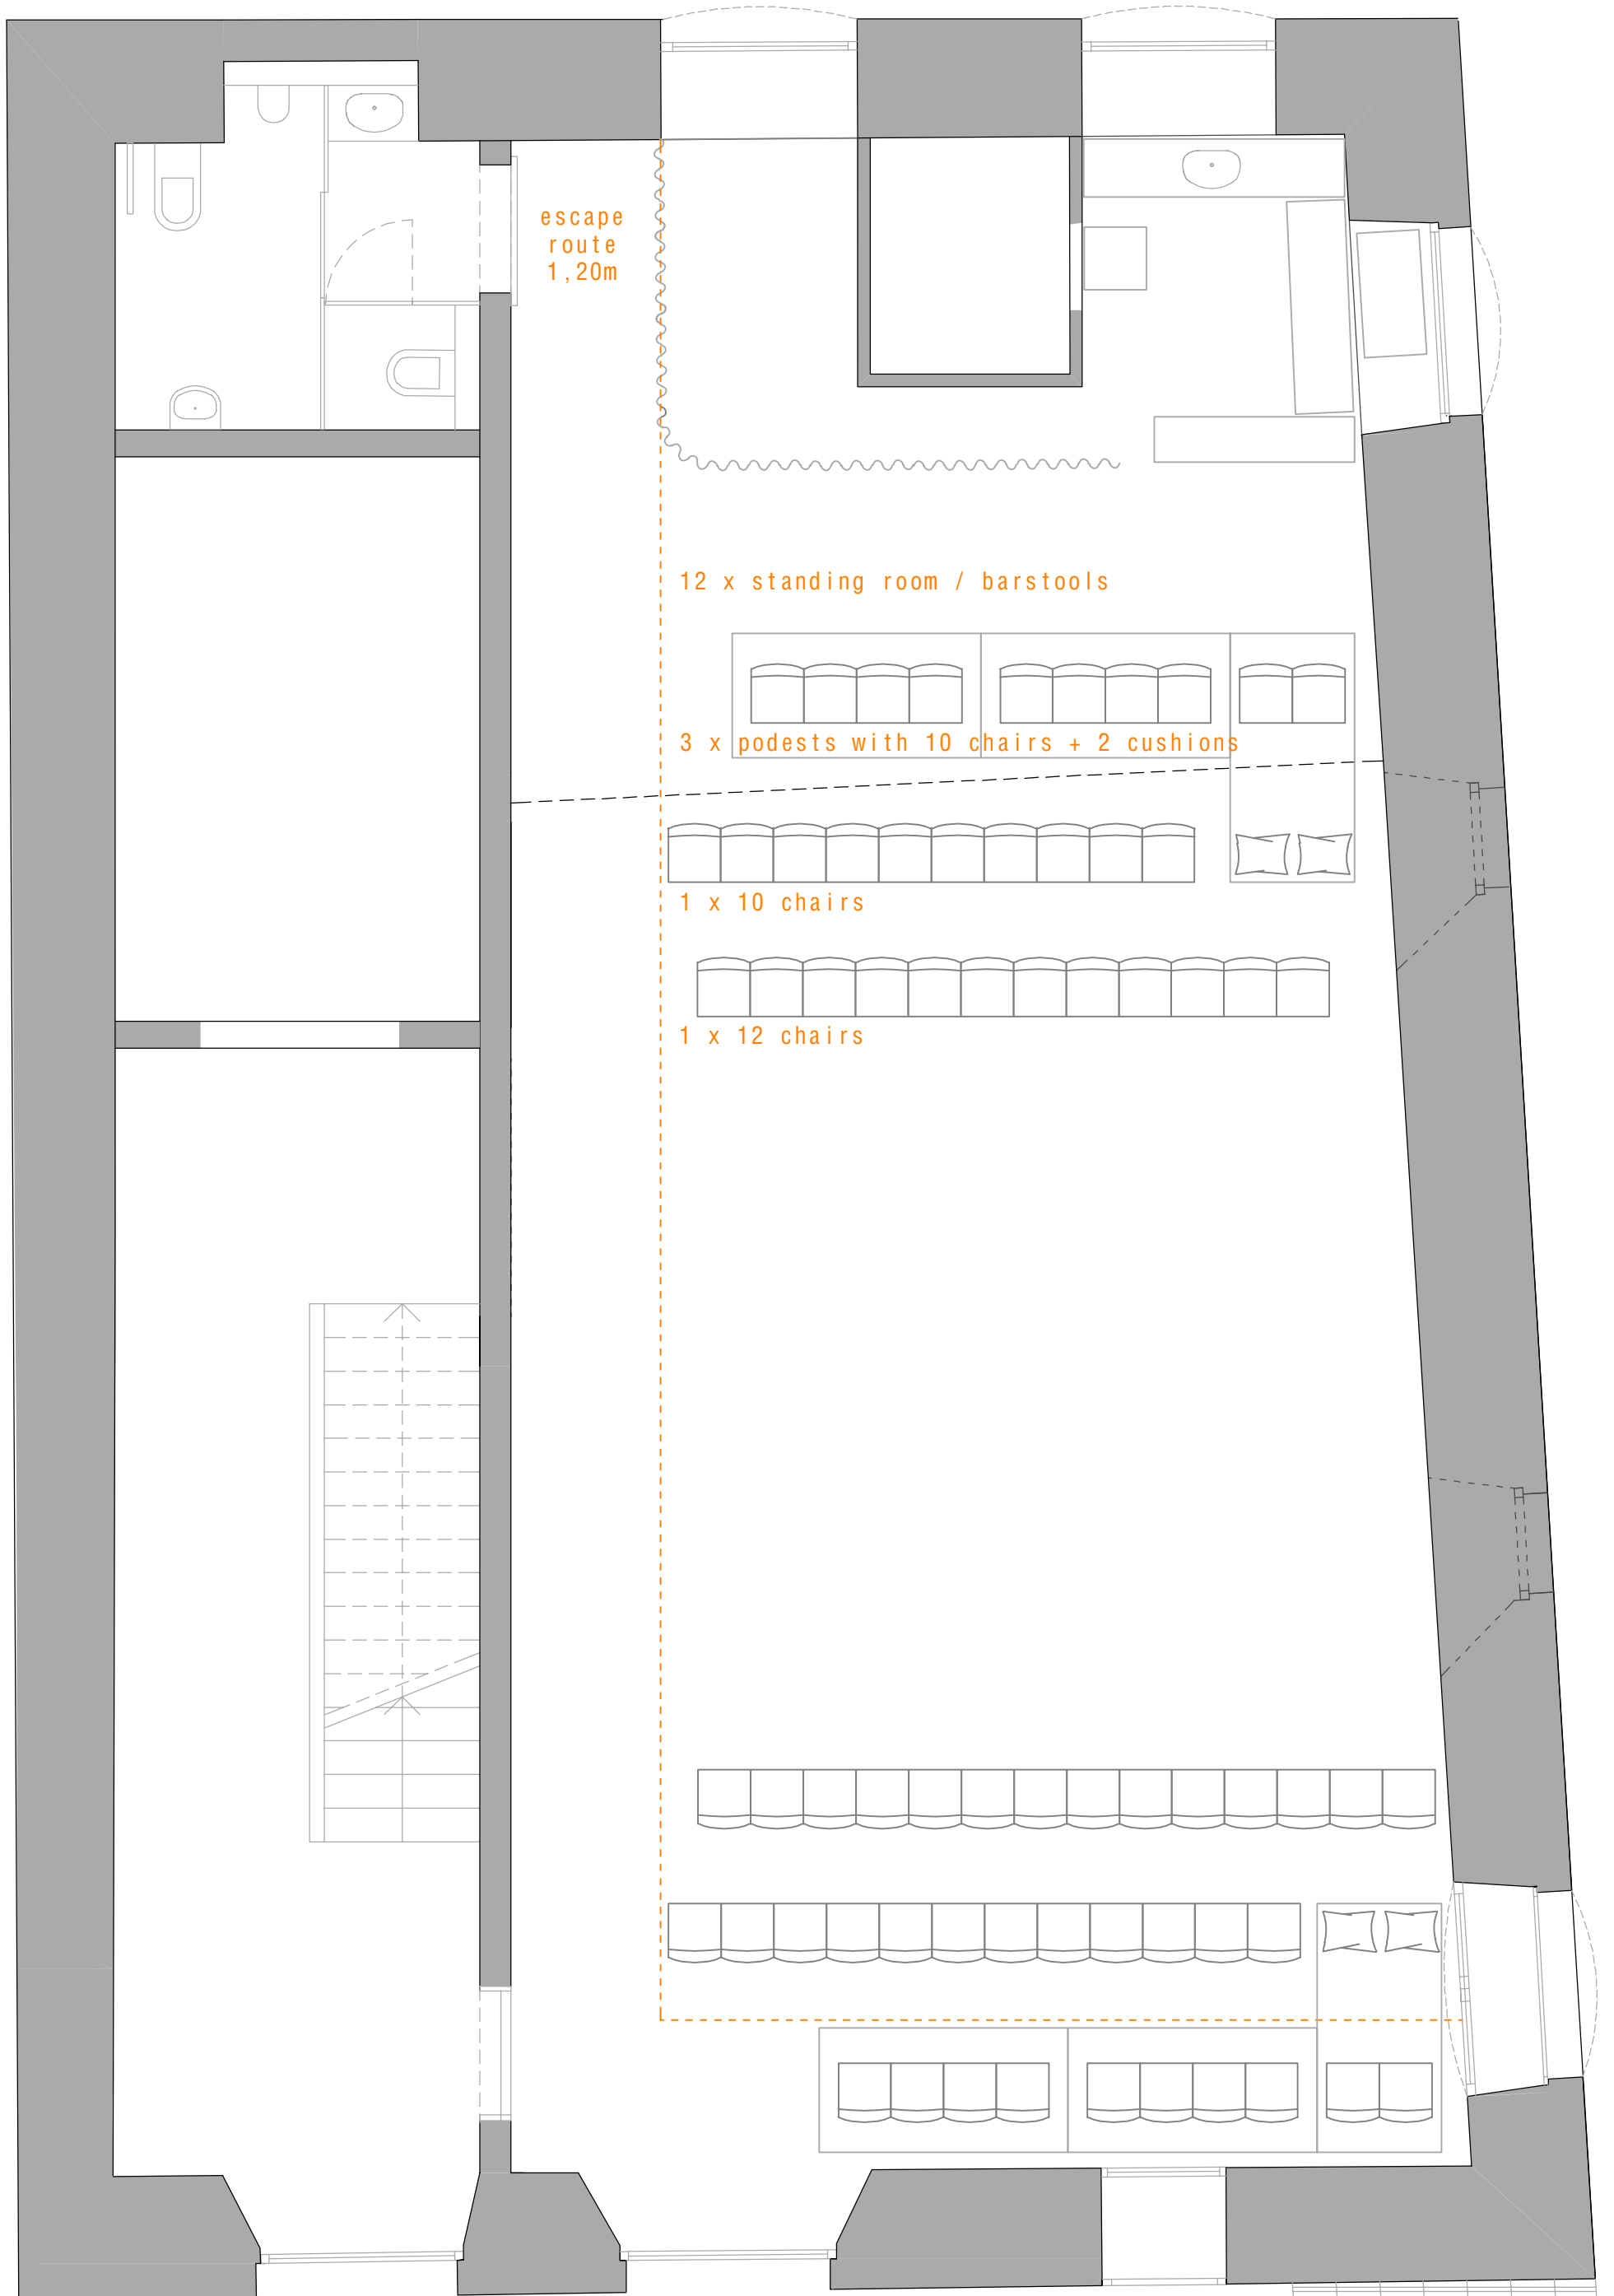

Performance 1\_ Big Dance Stage\_ 70 people

+ add. 15 x standing room gallery

Performance 2\_ Opposite 1\_ 70 people

+ add. 15 x standing room gallery

Performance 3\_ Opposite 2\_ 80 People

escape  
route  
1,20m

stage  
4 x  
pedest

2x2 pedestals    3 x 20 chairs    15 x cushions  
8 + 9 chairs

Performance 4\_ Split Aisle 2\_ 90 People

escape  
route  
1,20m

optional stage  
4 x podest

9 x 6 chairs  
3 x 7 chairs

Performance 5\_ 360 Audience\_ 75 People

Performance 7\_ concert stage\_ 120 People  
+ add. 15 x standing room gallery

Performance 8\_ Reading Diagonal\_ 80 People

+ add. 15 x standing room gallery

escape  
route  
1,20m

8 x 12 chairs

Conference 1\_ Split Aisle 1\_ 95 People  
+ add. 15 x standing room gallery

escape  
route  
1,20m

8 x 12 chairs

stage  
4 x podest

Conference 2\_ Plenum\_ 95 People  
+ add. 15 x standing room gallery

Dining 1\_ Gala\_ 70 People

Dining 2\_ Long Tables\_ 42 People

escape  
route  
1,20m