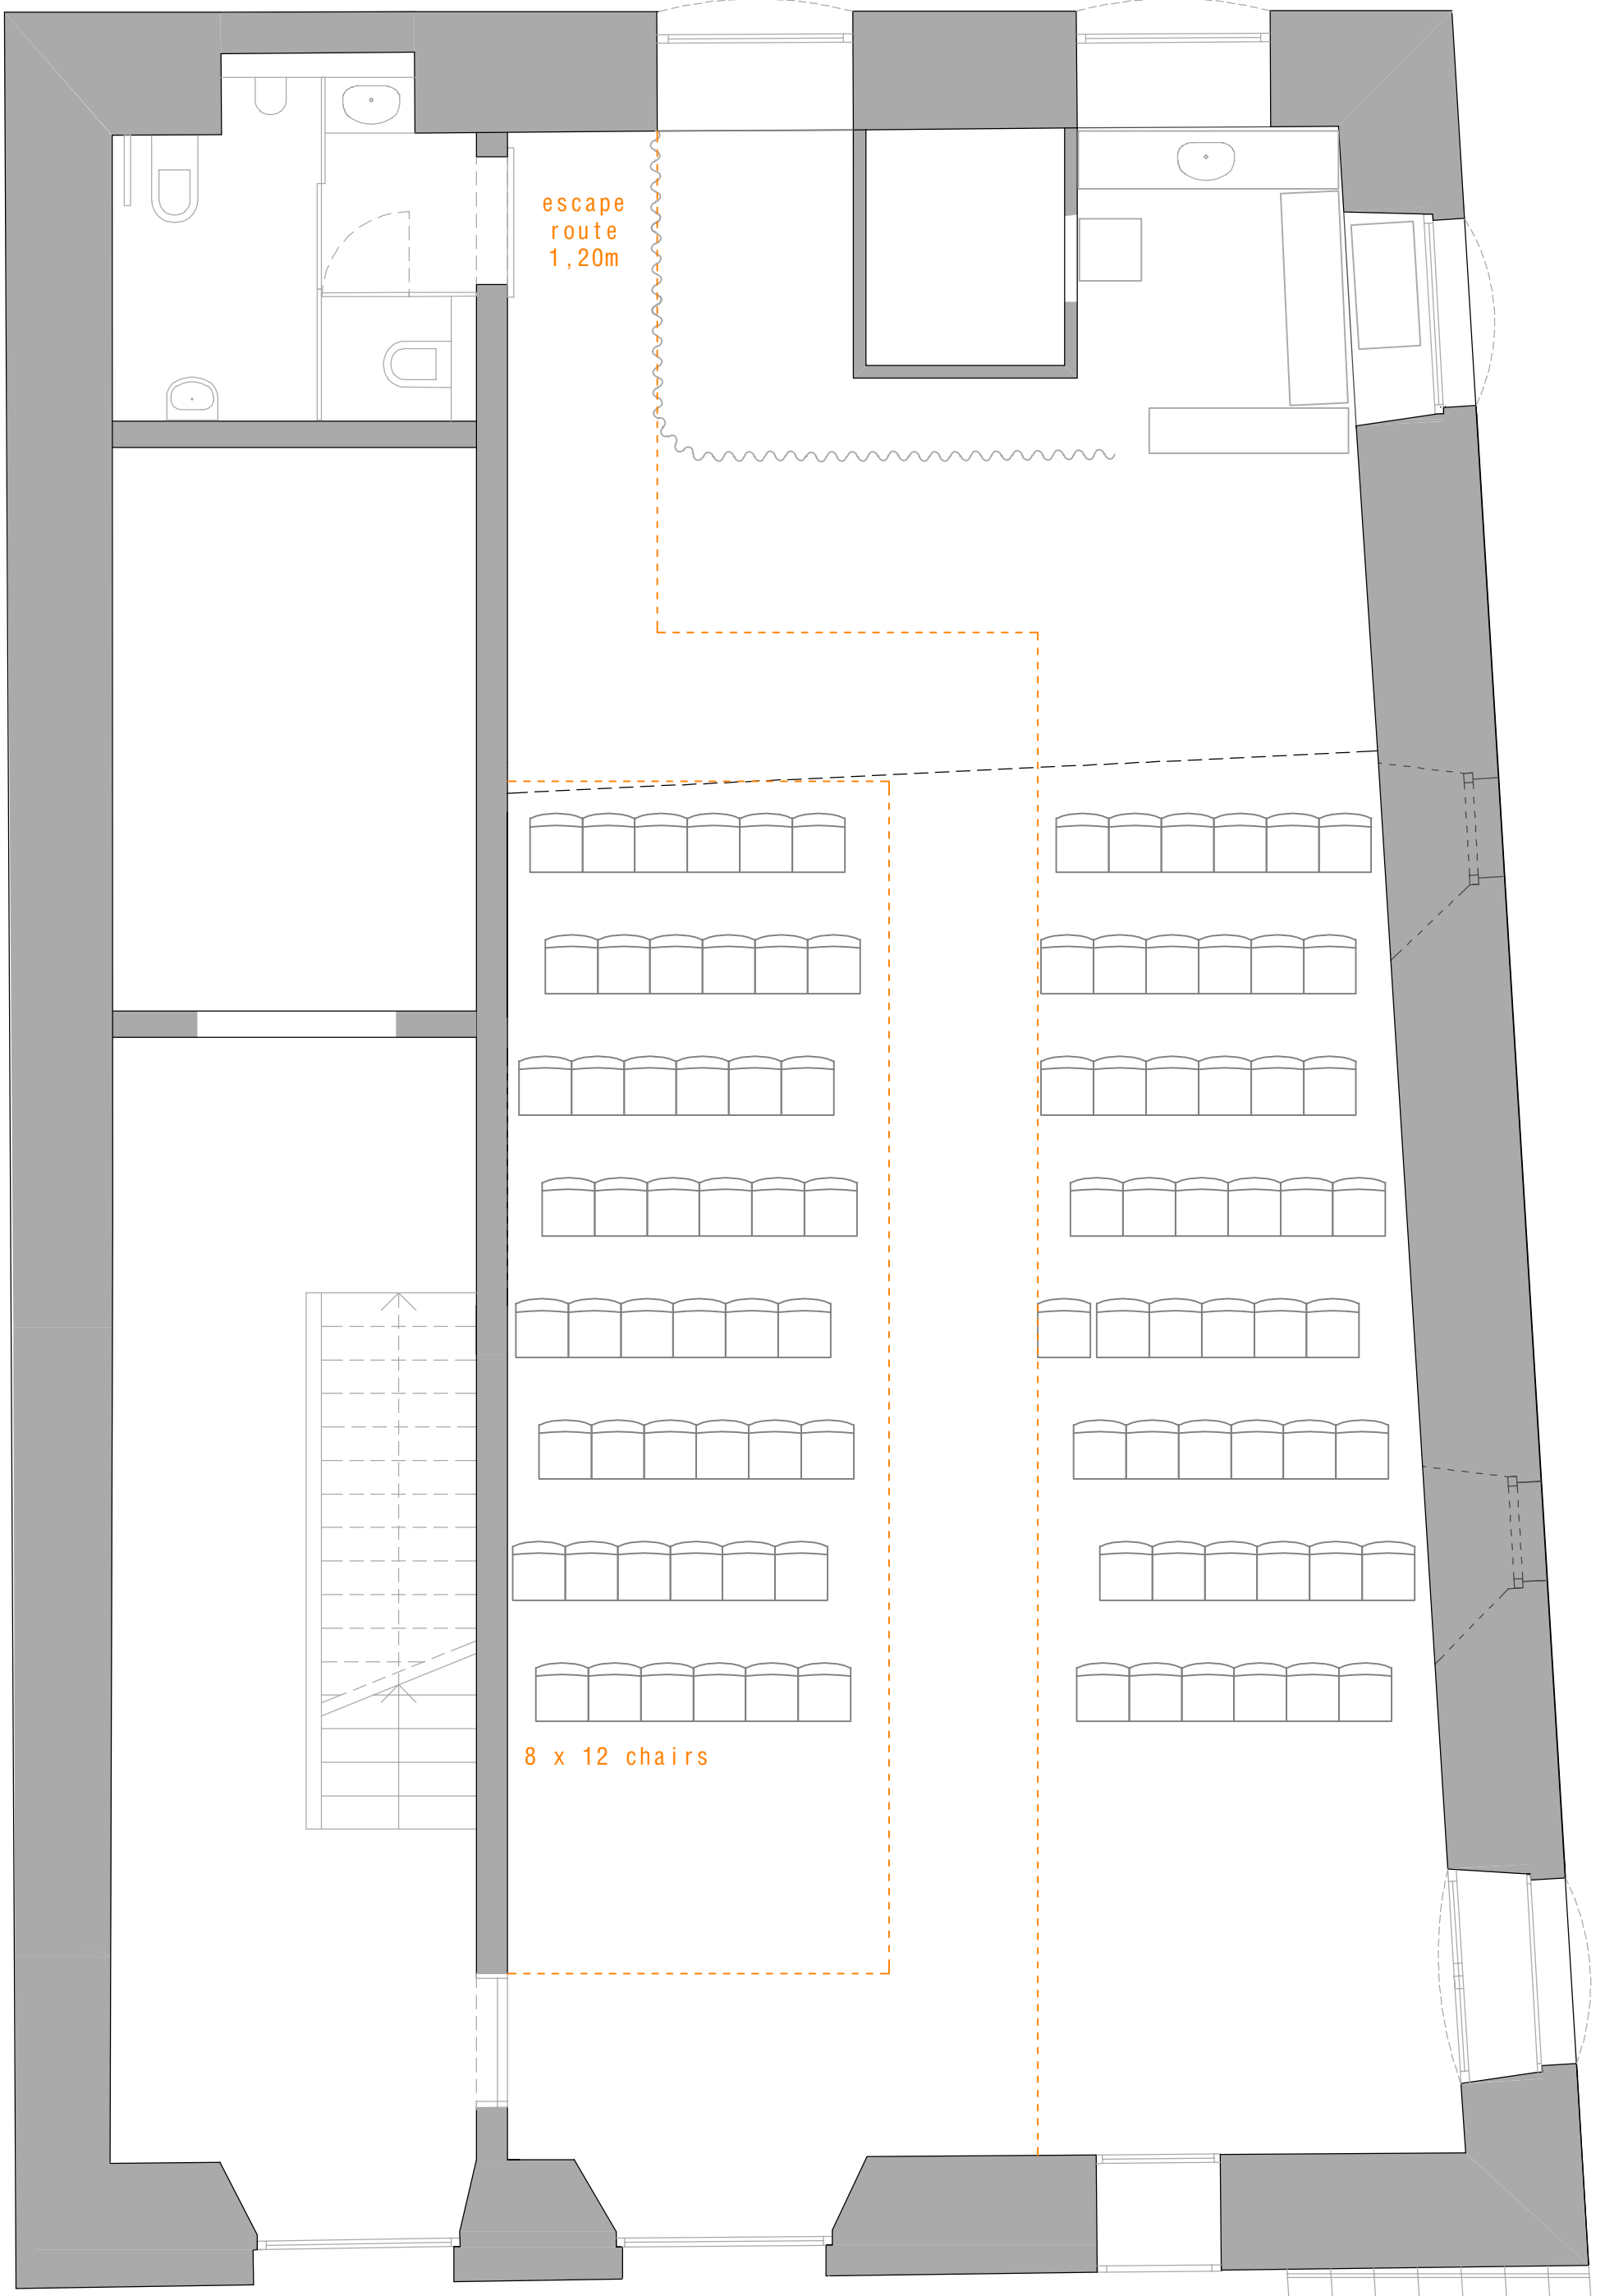

Performance 1\_ Big Dance Stage\_ 70 people

+ add. 15 x standing room gallery

Performance 2\_ Opposite 1\_ 70 people

+ add. 15 x standing room gallery

Performance 3\_ Opposite 2\_ 80 People

escape  
route  
1,20m

stage  
4 x  
pedest

2x2 pedestals    3 x 20 chairs    15 x cushions  
8 + 9 chairs

Performance 4\_ Split Aisle 2\_ 90 People

escape  
route  
1,20m

optional stage  
4 x podest

9 x 6 chairs  
3 x 7 chairs

Performance 5\_ 360 Audience\_ 75 People

Performance 7\_ concert stage\_ 120 People  
+ add. 15 x standing room gallery

Performance 8\_ Reading Diagonal\_ 80 People

+ add. 15 x standing room gallery

escape  
route  
1,20m

8 x 12 chairs

Conference 1\_ Split Aisle 1\_ 95 People  
+ add. 15 x standing room gallery

escape  
route  
1,20m

8 x 12 chairs

stage  
4 x podest

Conference 2\_ Plenum\_ 95 People  
+ add. 15 x standing room gallery

Dining 1\_ Gala\_ 70 People

Dining 2\_ Long Tables\_ 42 People

escape  
route  
1,20m