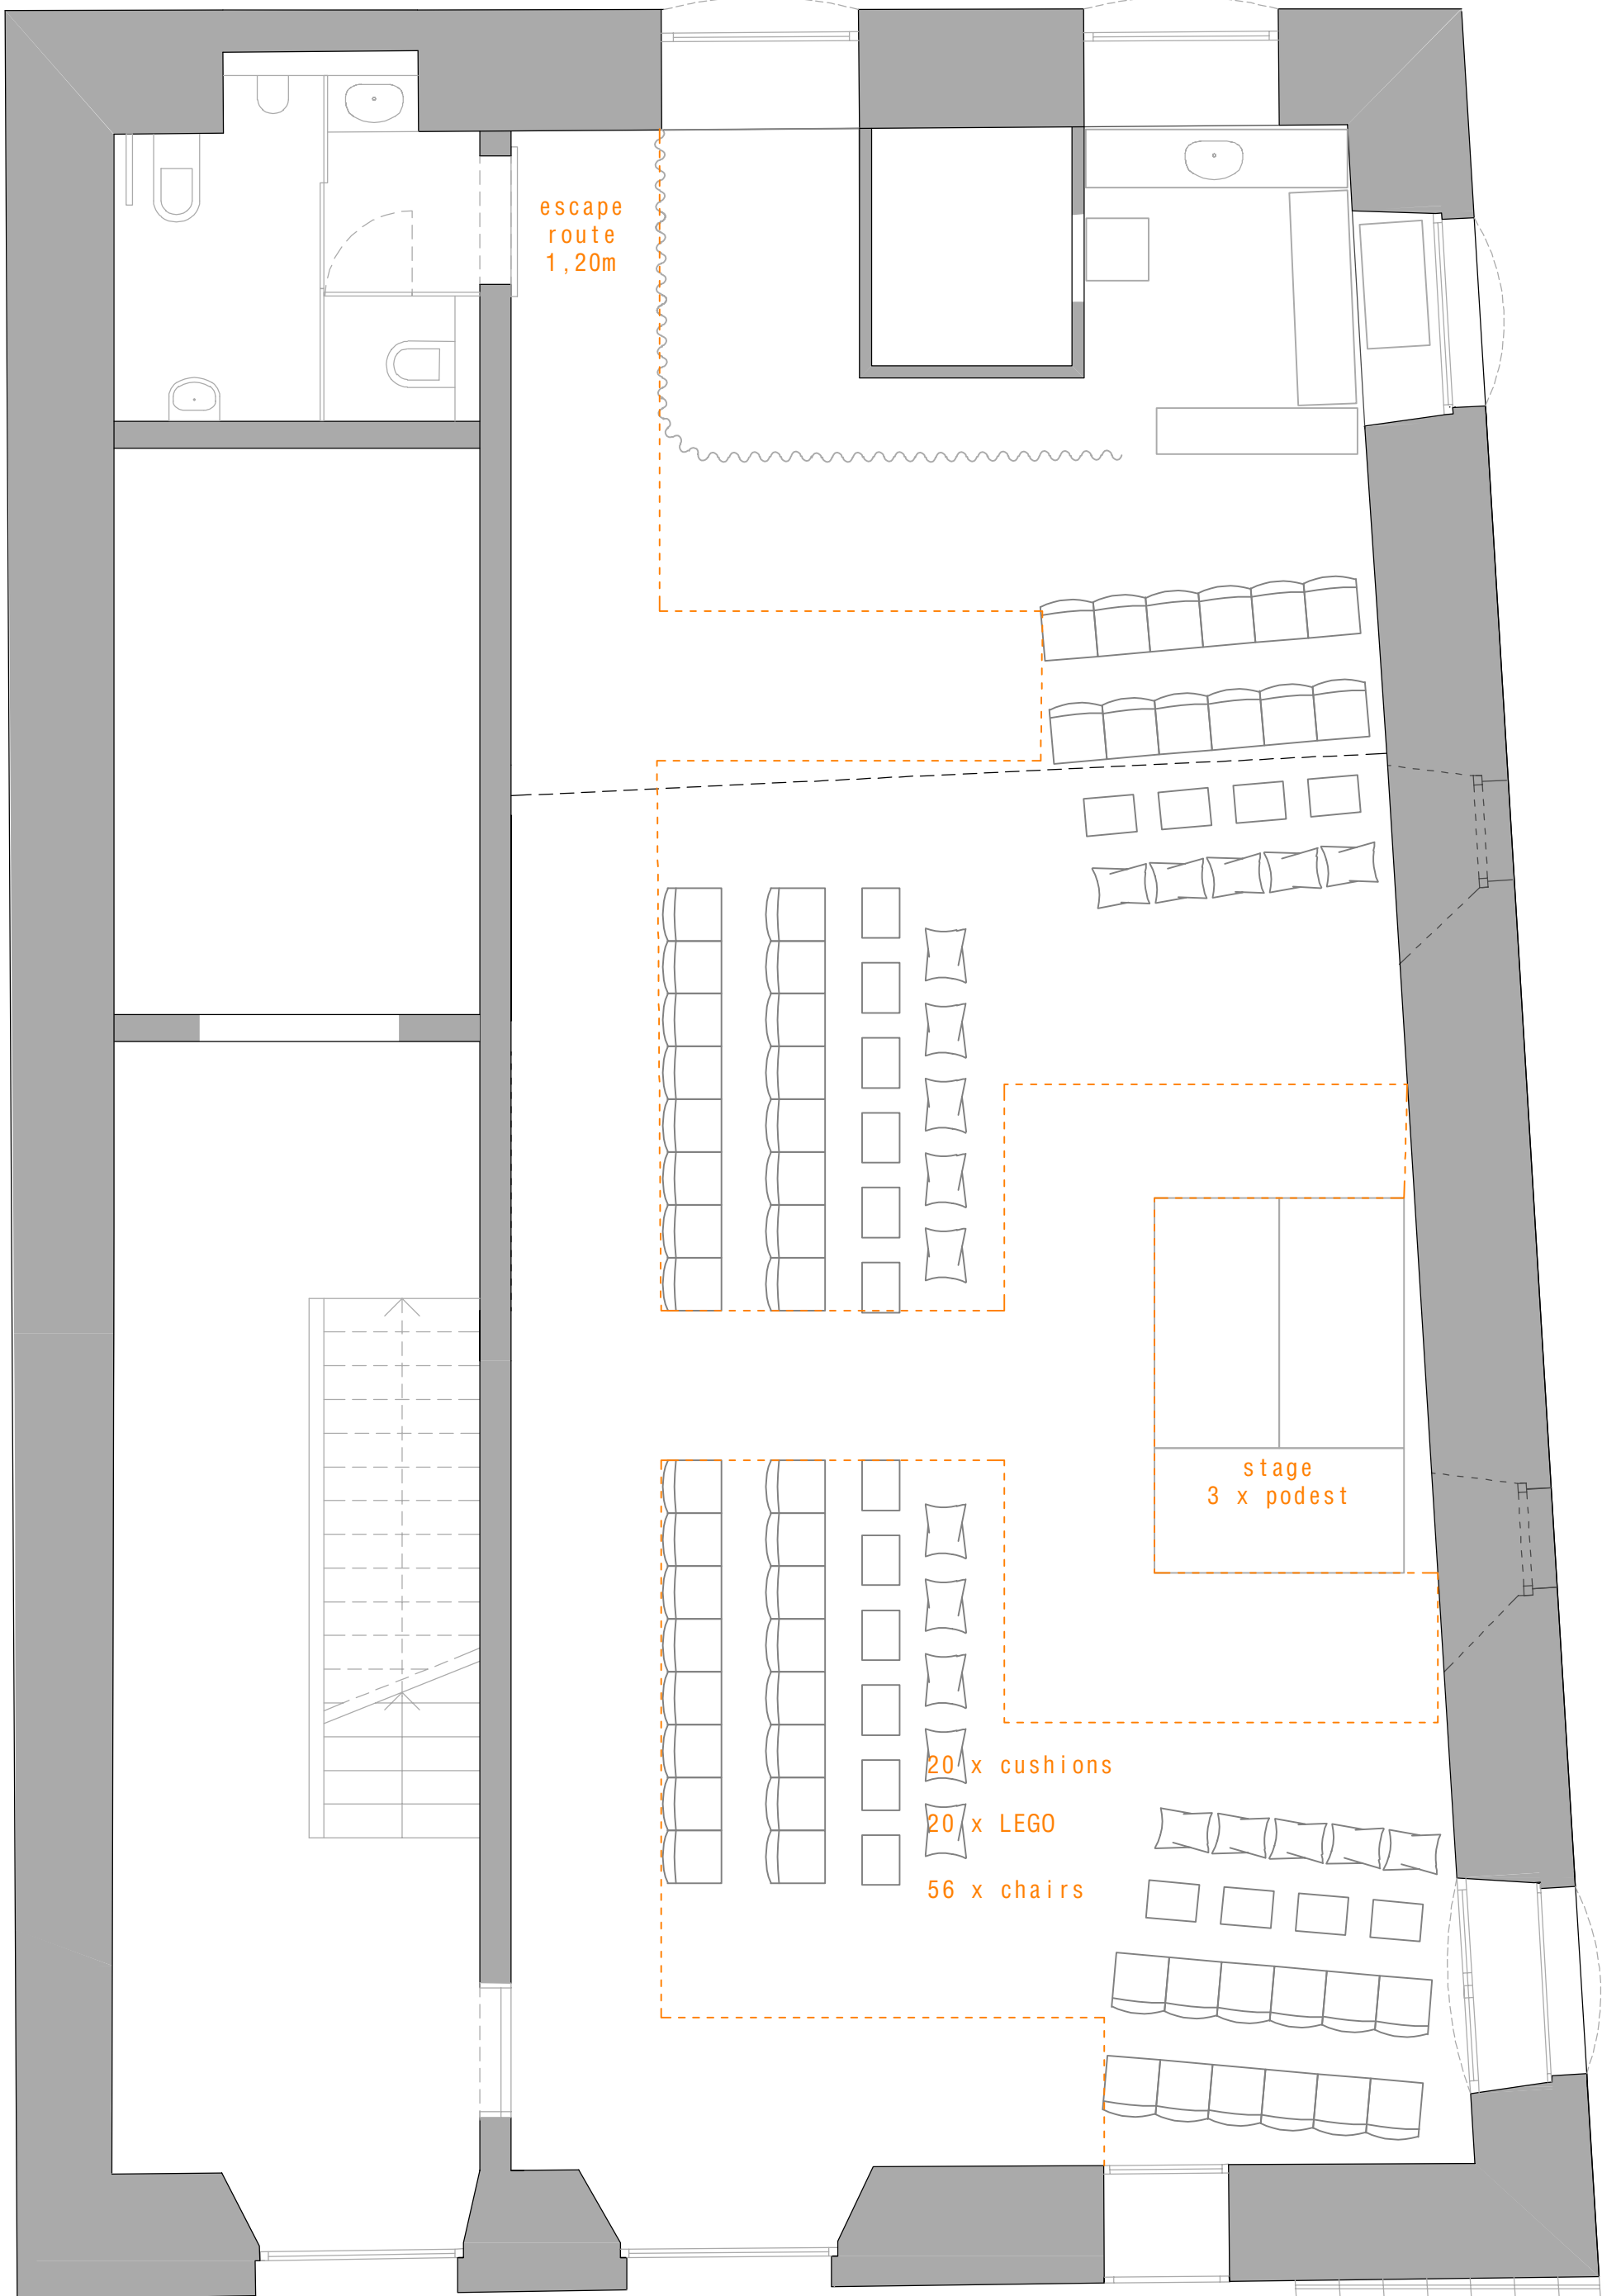

Performance 1\_ Big Dance Stage\_ 70 people

+ add. 15 x standing room gallery

Performance 2\_ Opposite 1\_ 70 people

+ add. 15 x standing room gallery

Performance 3\_ Opposite 2\_ 80 People

escape  
route  
1,20m

stage  
4 x  
pedest

2x2 pedestals    3 x 20 chairs    15 x cushions  
8 + 9 chairs

Performance 4\_ Split Aisle 2\_ 90 People

escape  
route  
1,20m

optional stage  
4 x podest

9 x 6 chairs  
3 x 7 chairs

Performance 5\_ 360 Audience\_ 75 People

Performance 7\_ concert stage\_ 120 People  
+ add. 15 x standing room gallery

Performance 8\_ Reading Diagonal\_ 80 People

+ add. 15 x standing room gallery

escape  
route  
1,20m

8 x 12 chairs

Conference 1\_ Split Aisle 1\_ 95 People  
+ add. 15 x standing room gallery

escape  
route  
1,20m

8 x 12 chairs

stage  
4 x podest

Conference 2\_ Plenum\_ 95 People  
+ add. 15 x standing room gallery

Dining 1\_ Gala\_ 70 People

Dining 2\_ Long Tables\_ 42 People

escape  
route  
1,20m