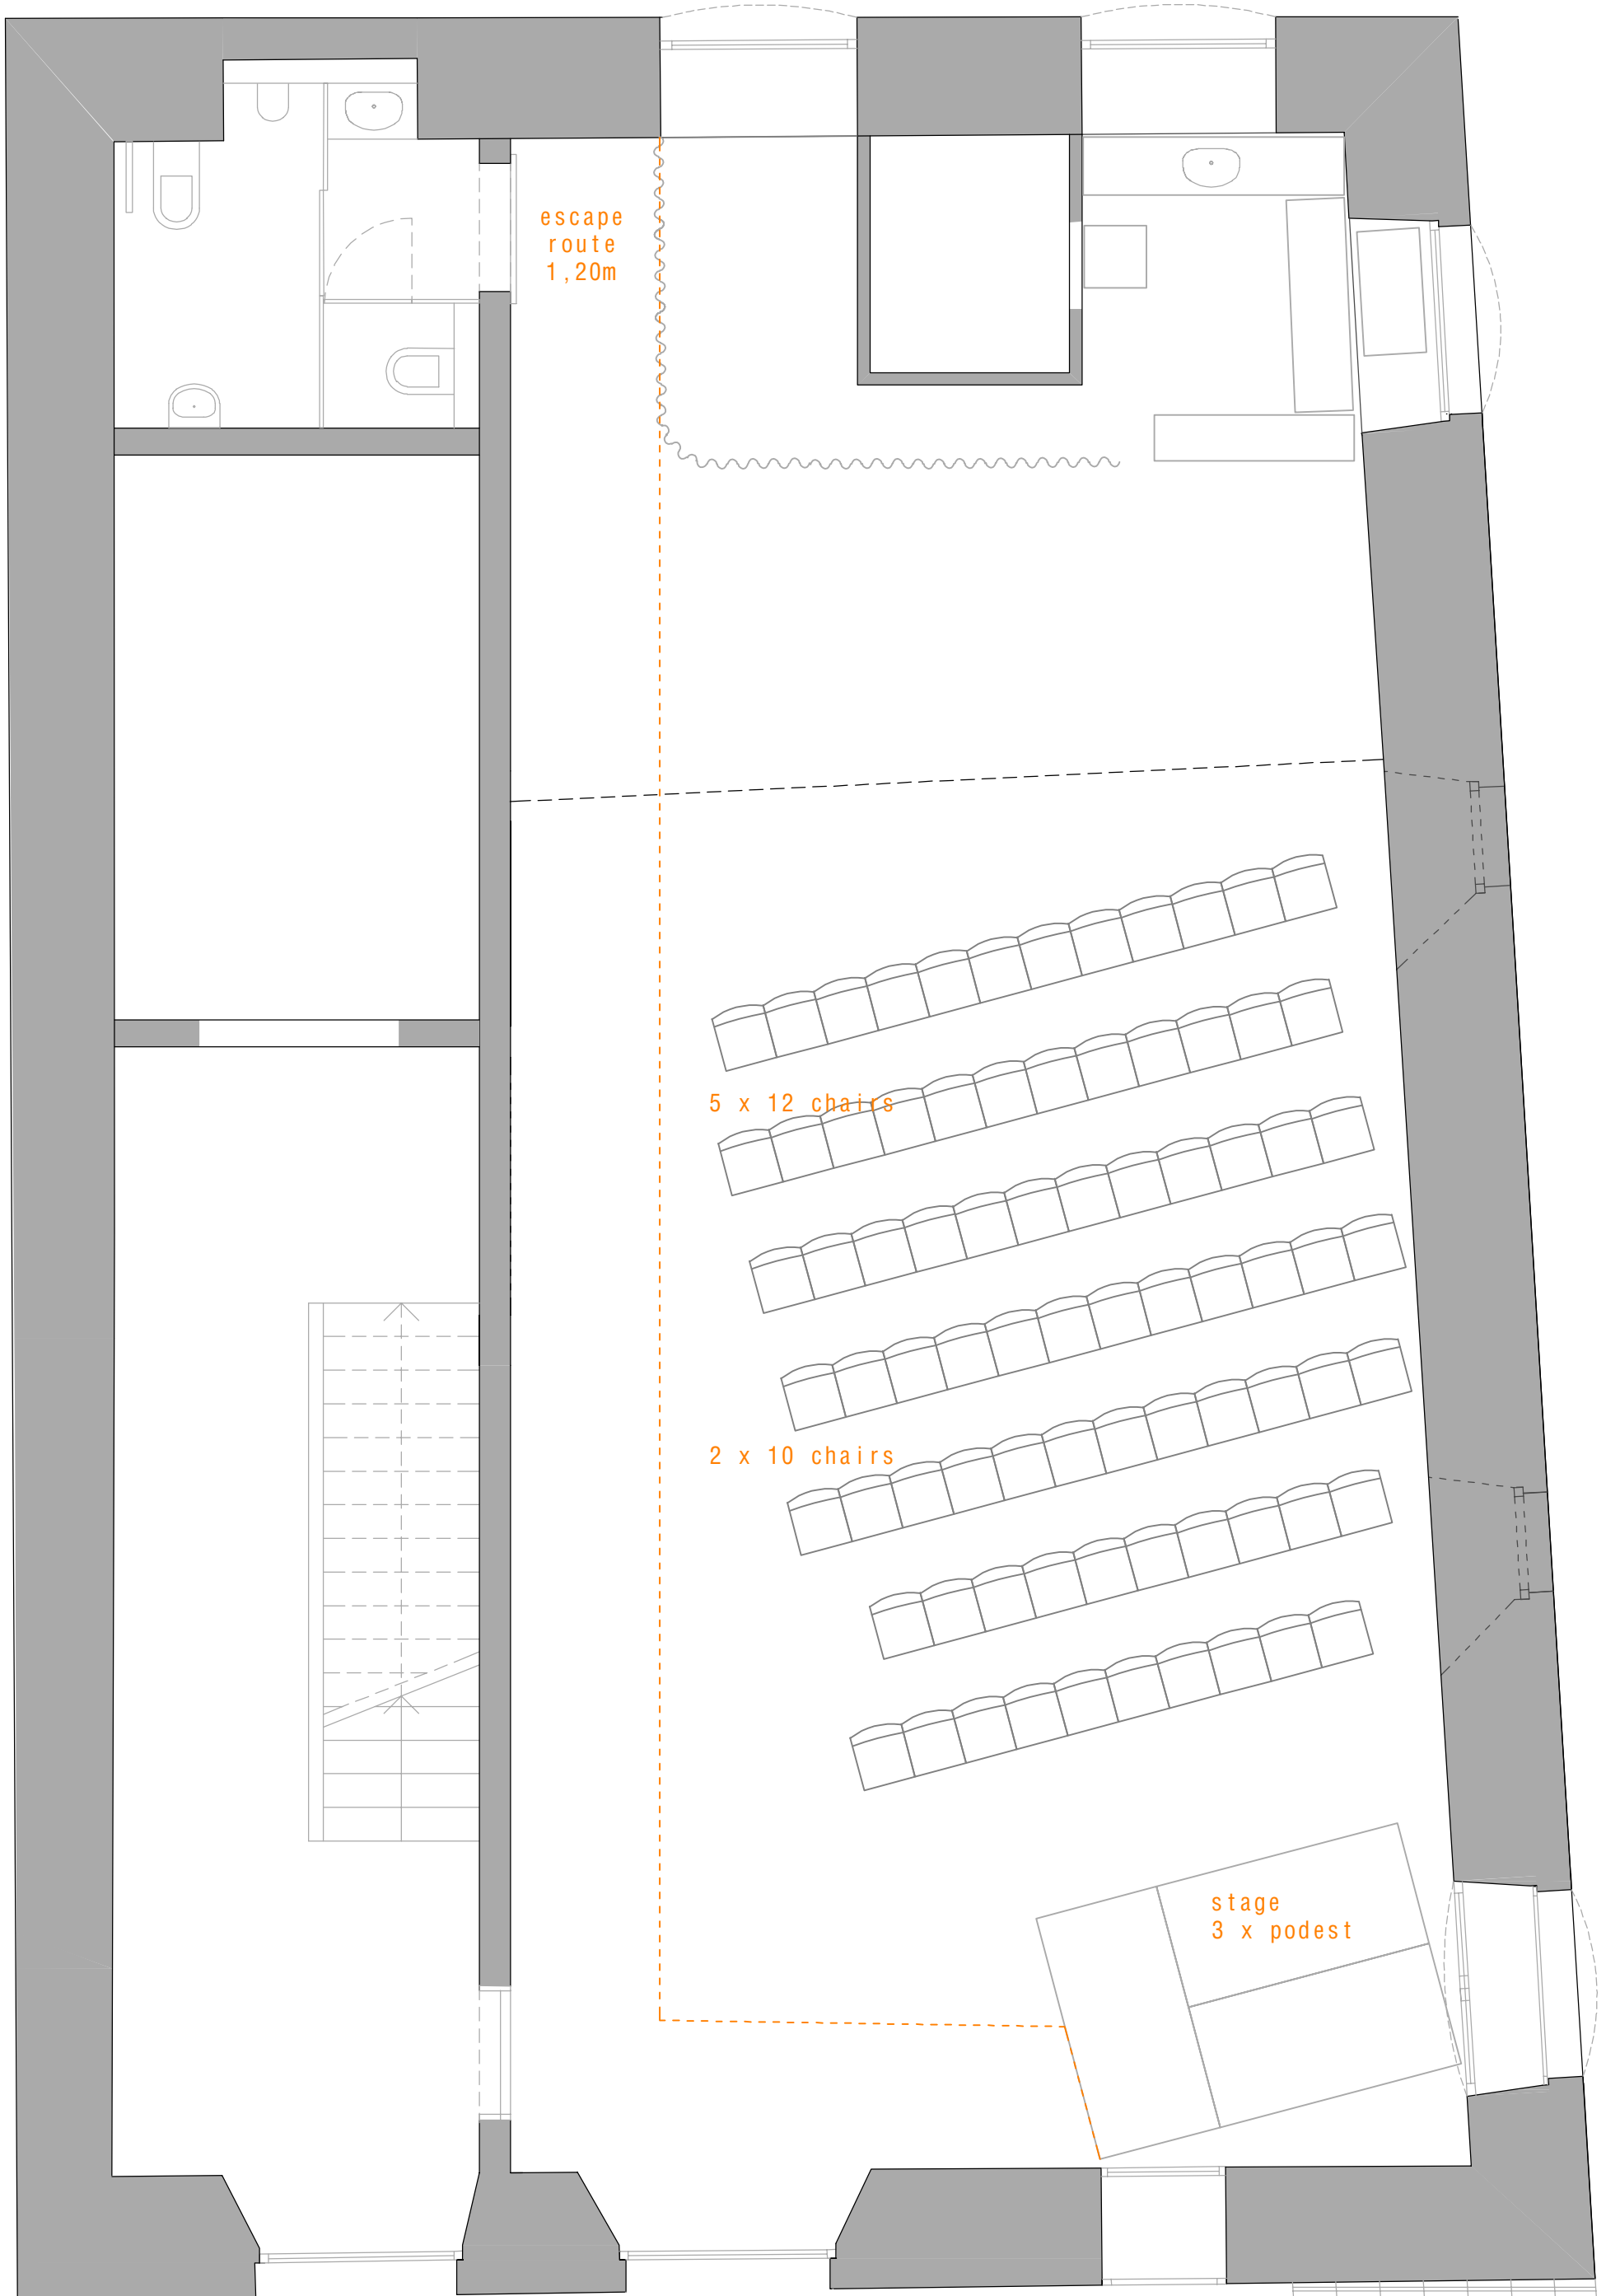

Performance 1\_ Big Dance Stage\_ 70 people

+ add. 15 x standing room gallery

Performance 2\_ Opposite 1\_ 70 people

+ add. 15 x standing room gallery

Performance 3\_ Opposite 2\_ 80 People

escape  
route  
1,20m

stage  
4 x  
pedest

2x2 pedestals    3 x 20 chairs    15 x cushions  
8 + 9 chairs

Performance 4\_ Split Aisle 2\_ 90 People

escape  
route  
1,20m

optional stage  
4 x podest

9 x 6 chairs  
3 x 7 chairs

Performance 5\_ 360 Audience\_ 75 People

Performance 7\_ concert stage\_ 120 People  
+ add. 15 x standing room gallery

Performance 8\_ Reading Diagonal\_ 80 People

+ add. 15 x standing room gallery

escape  
route  
1,20m

8 x 12 chairs

Conference 1\_ Split Aisle 1\_ 95 People  
+ add. 15 x standing room gallery

escape  
route  
1,20m

8 x 12 chairs

stage  
4 x podest

Conference 2\_ Plenum\_ 95 People  
+ add. 15 x standing room gallery

Dining 1\_ Gala\_ 70 People

Dining 2\_ Long Tables\_ 42 People

escape  
route  
1,20m