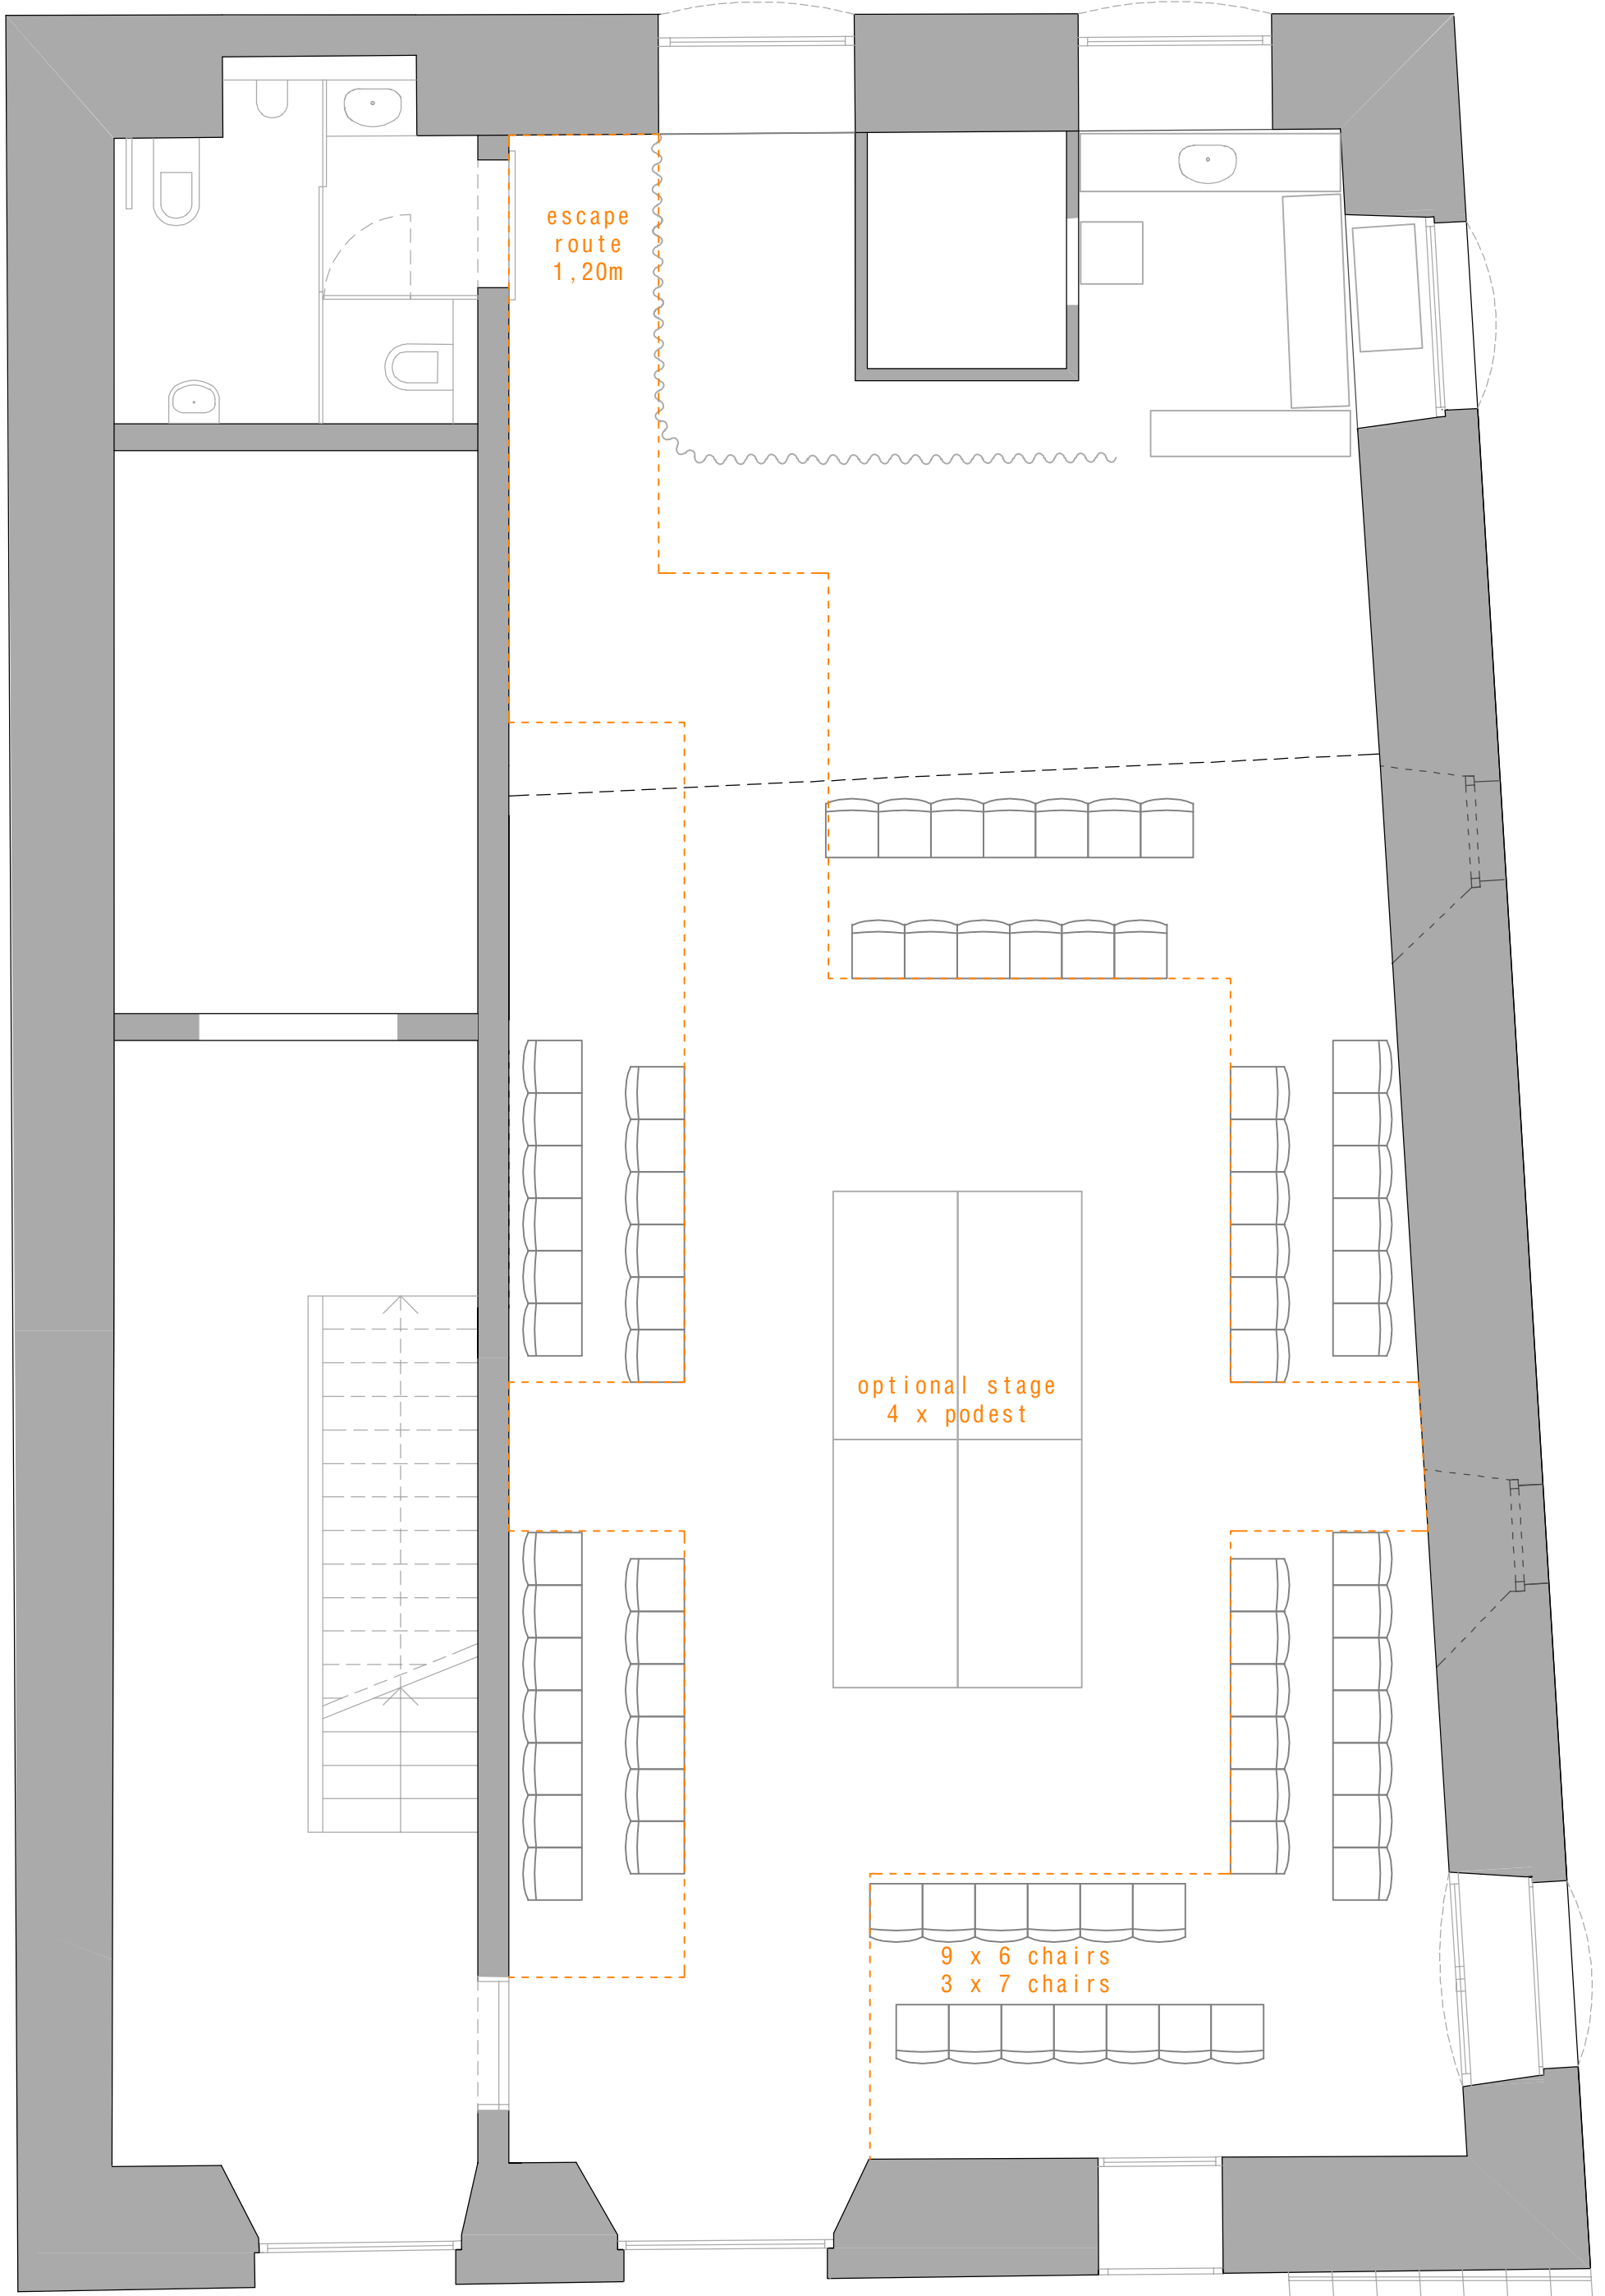

Performance 1\_ Big Dance Stage\_ 70 people

+ add. 15 x standing room gallery

Performance 2\_ Opposite 1\_ 70 people

+ add. 15 x standing room gallery

Performance 3\_ Opposite 2\_ 80 People

escape  
route  
1,20m

stage  
4 x  
pedest

2x2 pedestals    3 x 20 chairs    15 x cushions  
8 + 9 chairs

Performance 4\_ Split Aisle 2\_ 90 People

escape  
route  
1,20m

optional stage  
4 x podest

9 x 6 chairs  
3 x 7 chairs

Performance 5\_ 360 Audience\_ 75 People

Performance 7\_ concert stage\_ 120 People  
+ add. 15 x standing room gallery

Performance 8\_ Reading Diagonal\_ 80 People

+ add. 15 x standing room gallery

escape  
route  
1,20m

8 x 12 chairs

Conference 1\_ Split Aisle 1\_ 95 People  
+ add. 15 x standing room gallery

escape  
route  
1,20m

8 x 12 chairs

stage  
4 x podest

Conference 2\_ Plenum\_ 95 People  
+ add. 15 x standing room gallery

Dining 1\_ Gala\_ 70 People

Dining 2\_ Long Tables\_ 42 People

escape  
route  
1,20m