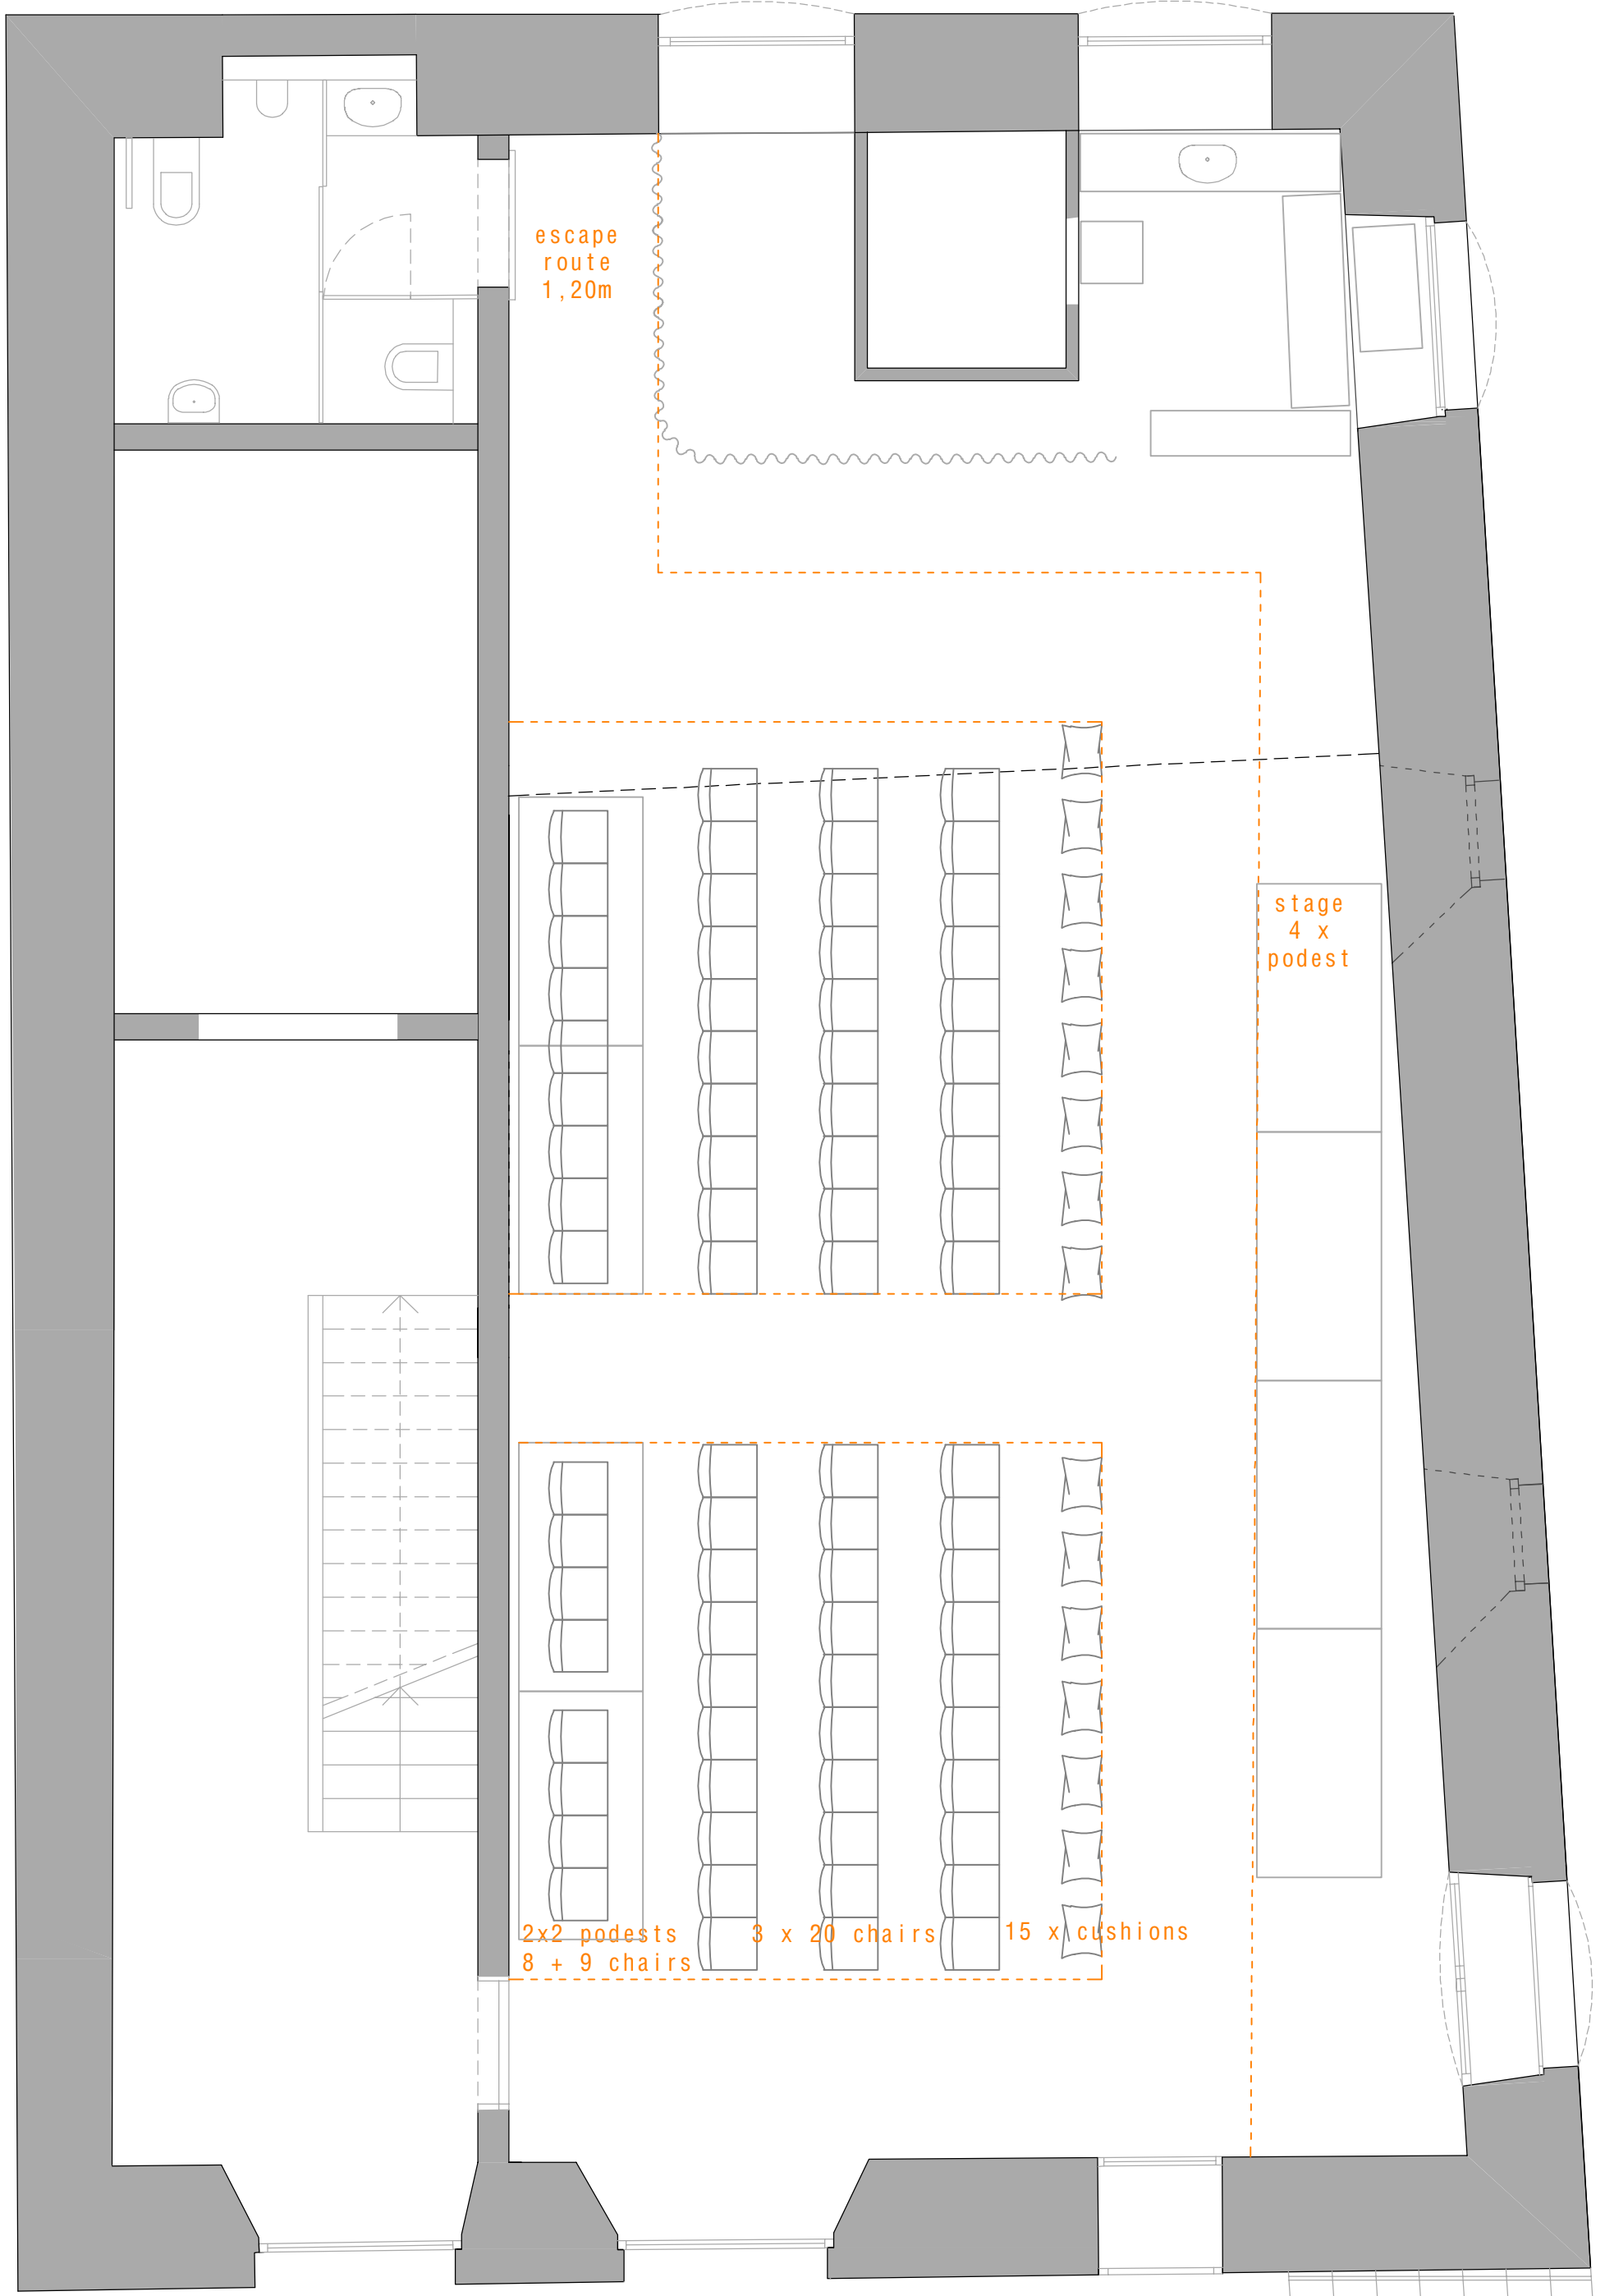

Performance 1\_ Big Dance Stage\_ 70 people

+ add. 15 x standing room gallery

Performance 2\_ Opposite 1\_ 70 people

+ add. 15 x standing room gallery

Performance 3\_ Opposite 2\_ 80 People

escape  
route  
1,20m

stage  
4 x  
pedest

2x2 pedestals    3 x 20 chairs    15 x cushions  
8 + 9 chairs

Performance 4\_ Split Aisle 2\_ 90 People

escape  
route  
1,20m

optional stage  
4 x podest

9 x 6 chairs  
3 x 7 chairs

Performance 5\_ 360 Audience\_ 75 People

Performance 7\_ concert stage\_ 120 People  
+ add. 15 x standing room gallery

Performance 8\_ Reading Diagonal\_ 80 People

+ add. 15 x standing room gallery

escape  
route  
1,20m

8 x 12 chairs

Conference 1\_ Split Aisle 1\_ 95 People  
+ add. 15 x standing room gallery

escape  
route  
1,20m

8 x 12 chairs

stage  
4 x podest

Conference 2\_ Plenum\_ 95 People  
+ add. 15 x standing room gallery

Dining 1\_ Gala\_ 70 People

Dining 2\_ Long Tables\_ 42 People

escape  
route  
1,20m