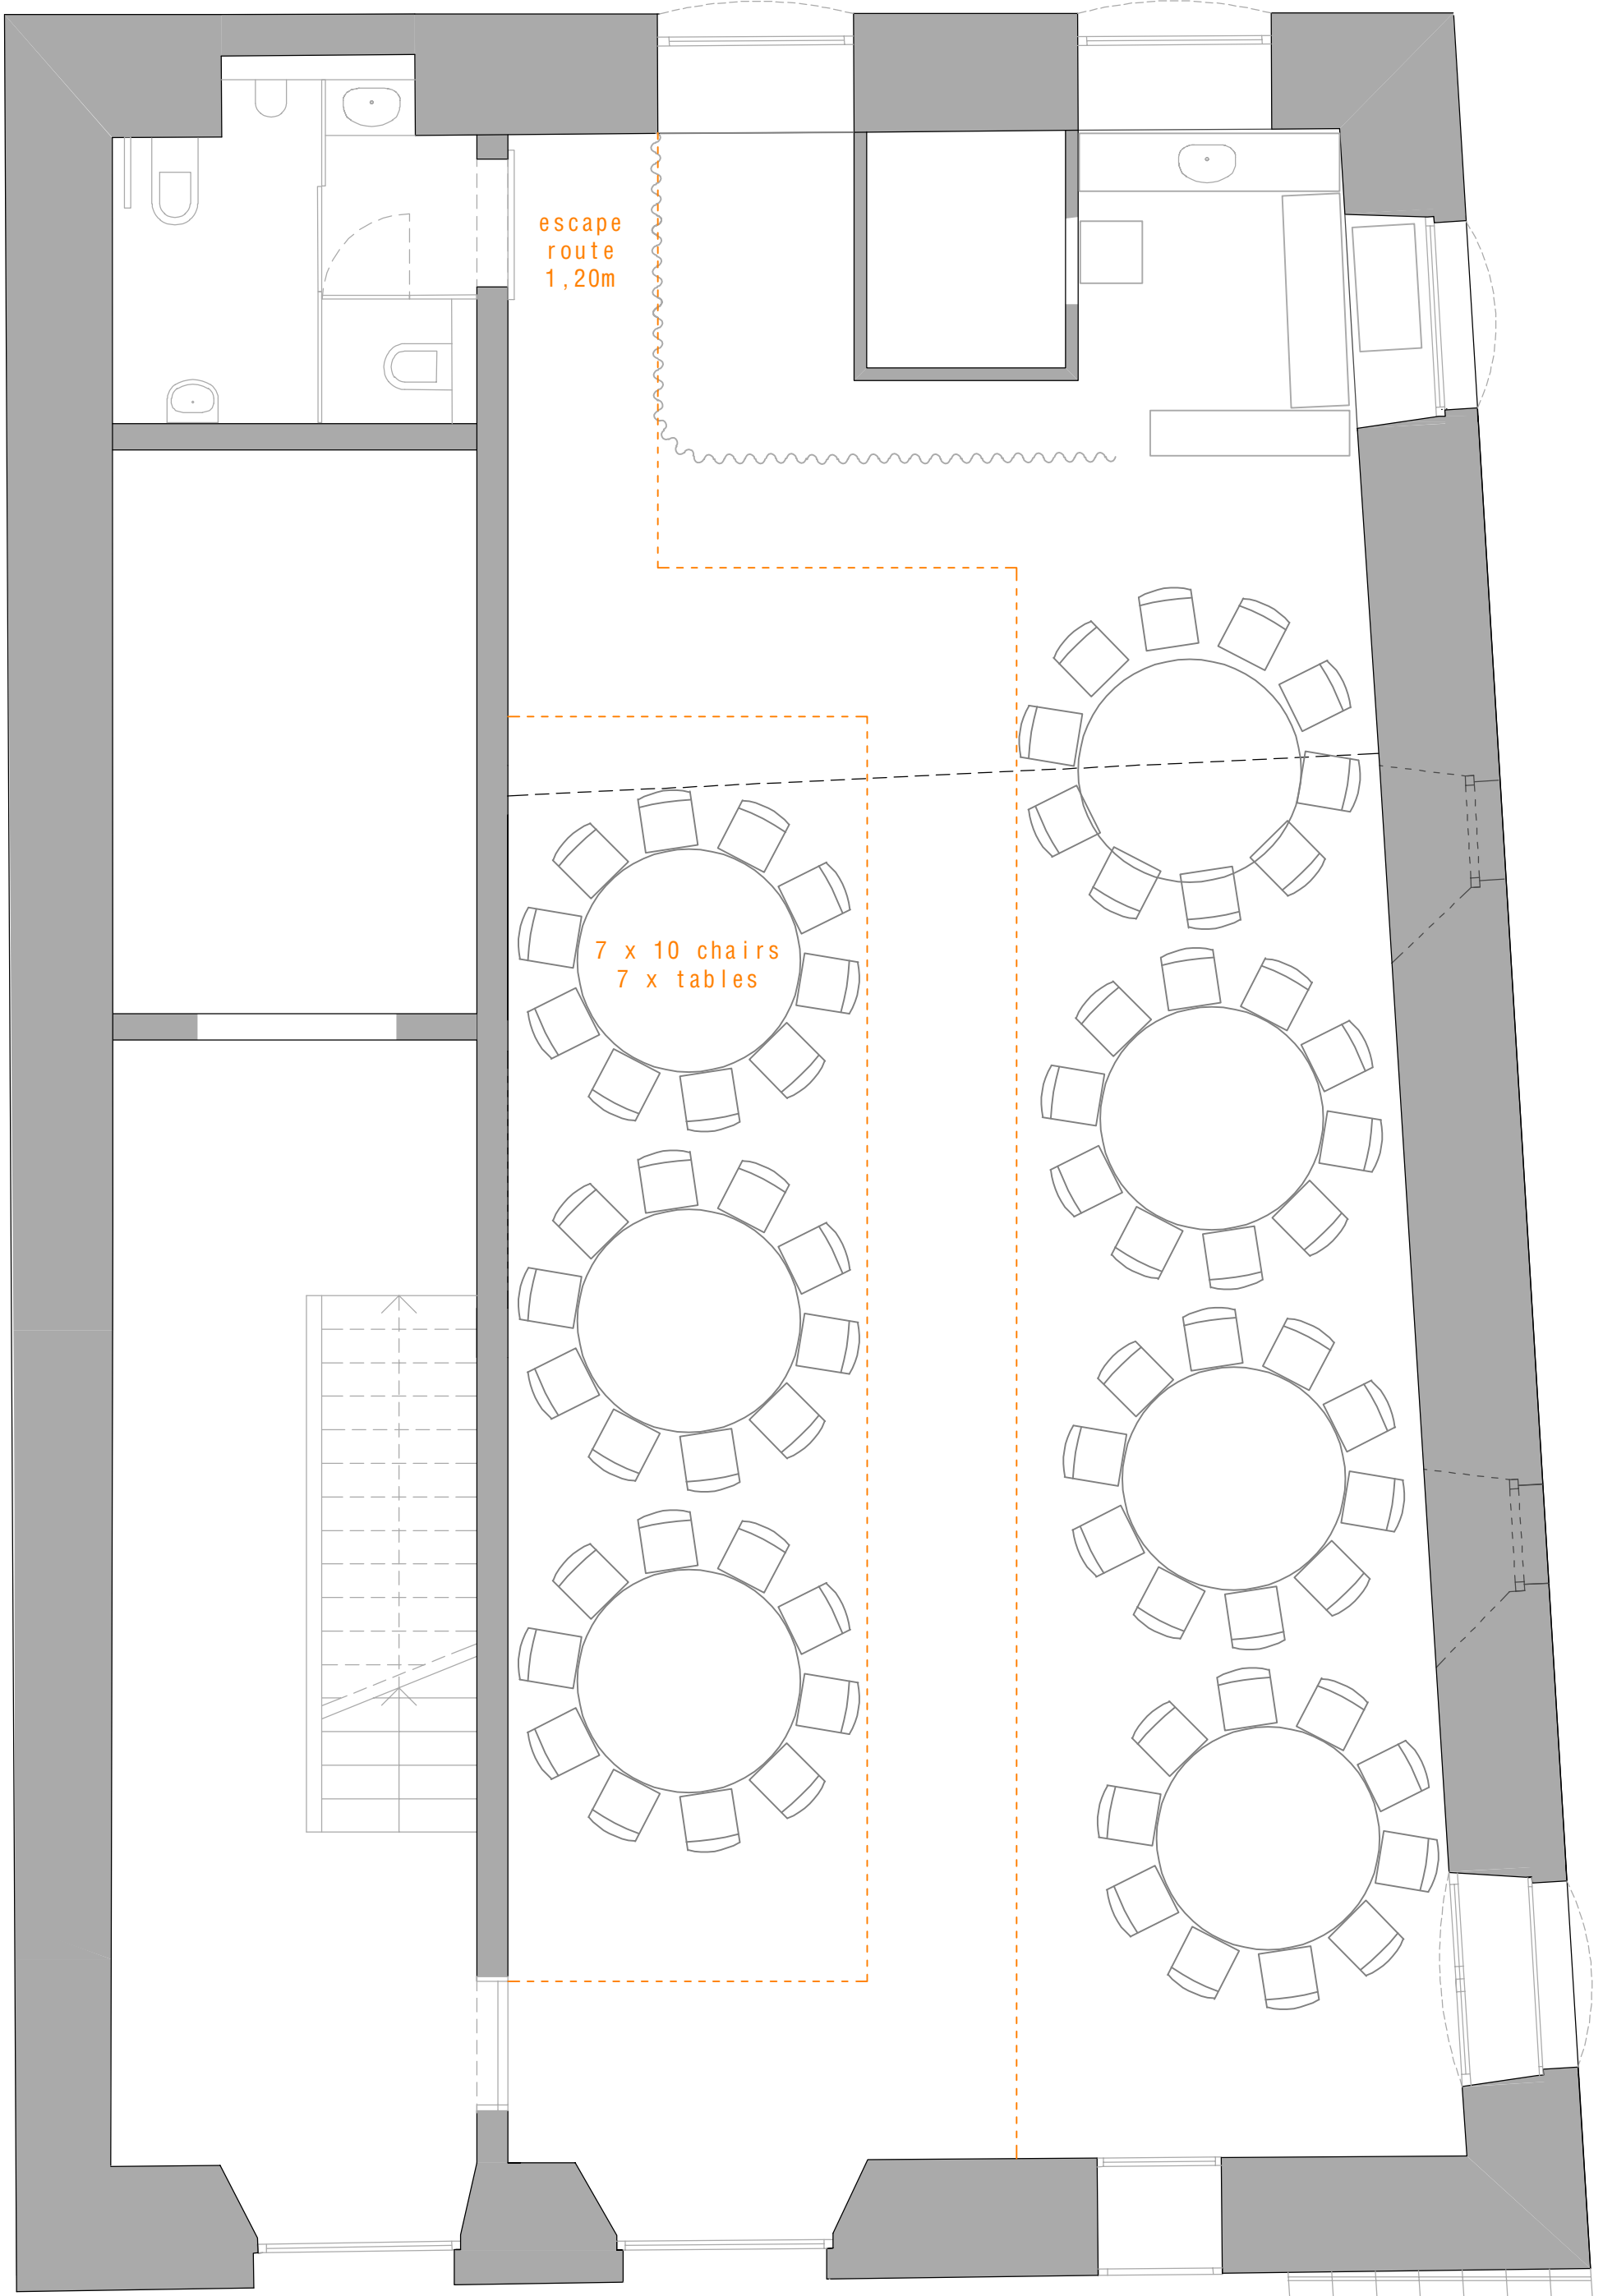

Performance 1\_ Big Dance Stage\_ 70 people

+ add. 15 x standing room gallery

Performance 2\_ Opposite 1\_ 70 people

+ add. 15 x standing room gallery

Performance 3\_ Opposite 2\_ 80 People

escape  
route  
1,20m

stage  
4 x  
pedest

2x2 pedestals    3 x 20 chairs    15 x cushions  
8 + 9 chairs

Performance 4\_ Split Aisle 2\_ 90 People

escape  
route  
1,20m

optional stage  
4 x podest

9 x 6 chairs  
3 x 7 chairs

Performance 5\_ 360 Audience\_ 75 People

Performance 7\_ concert stage\_ 120 People  
+ add. 15 x standing room gallery

Performance 8\_ Reading Diagonal\_ 80 People

+ add. 15 x standing room gallery

escape  
route  
1,20m

8 x 12 chairs

Conference 1\_ Split Aisle 1\_ 95 People  
+ add. 15 x standing room gallery

escape  
route  
1,20m

8 x 12 chairs

stage  
4 x podest

Conference 2\_ Plenum\_ 95 People  
+ add. 15 x standing room gallery

Dining 1\_ Gala\_ 70 People

Dining 2\_ Long Tables\_ 42 People

escape  
route  
1,20m